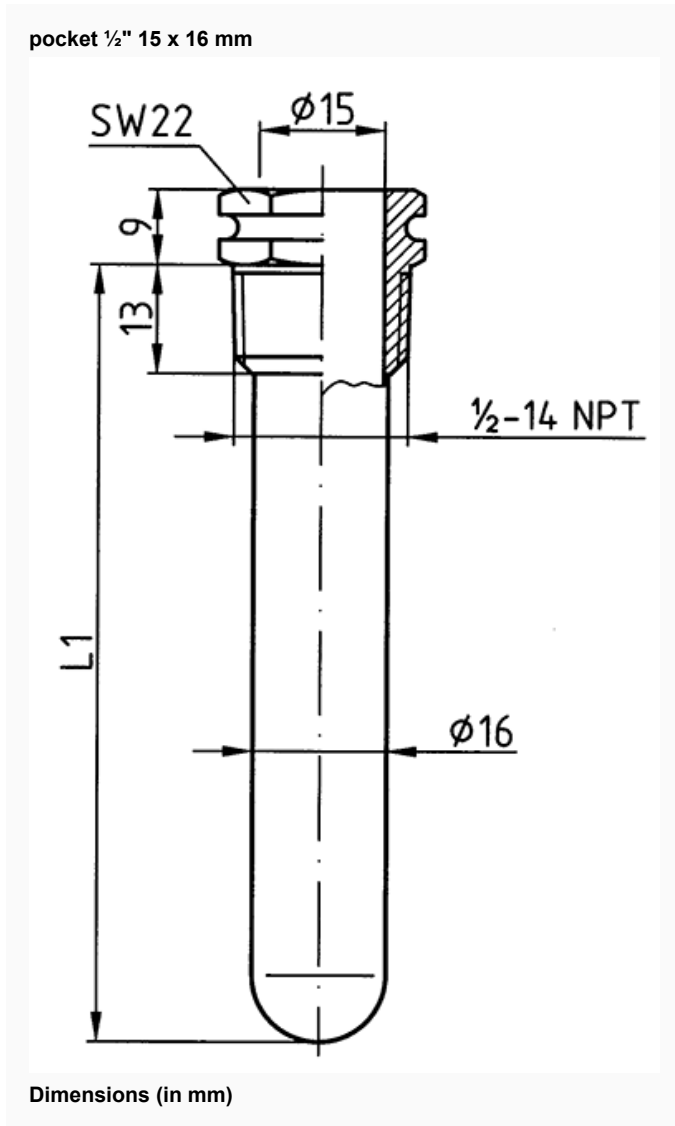

## **Pocket 1/2" 15 x 16 mm**

**Part no. 67332N**

**pockets for thermometers and thermostats with capillary tube**

**Technical Drawings**

**Versions**

Type	material	stem		Stem length L1		Part no.
		inside $\phi$	outside $\phi$			
Pocket 1/2" 15 x 16 mm	Brass/Cu alloy, nickel-plated	15 mm	16 mm	120 mm	●	67332N