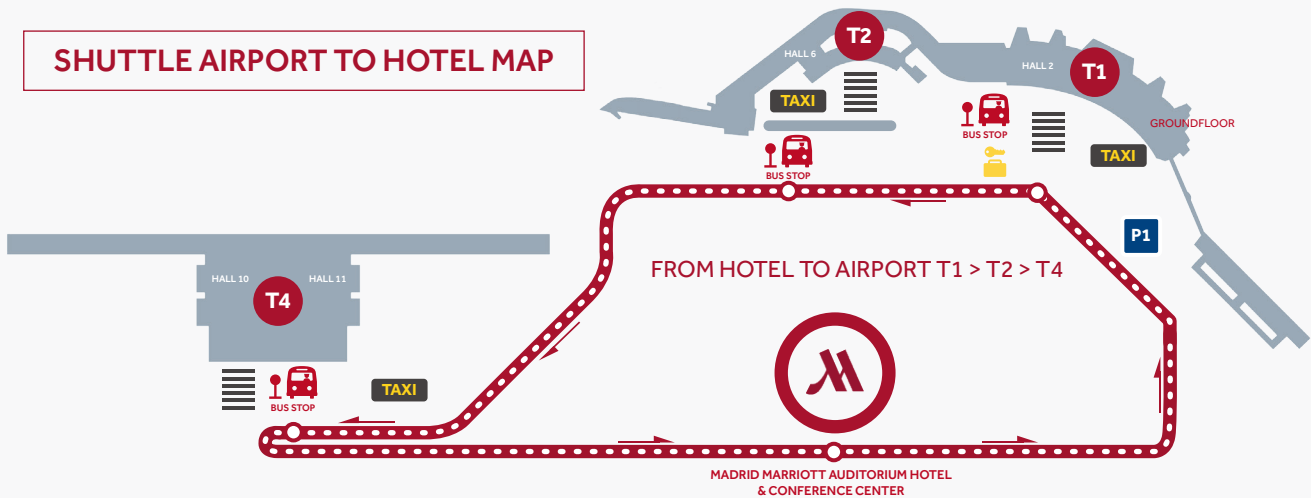

SHUTTLE SCHEDULE. FROM MONDAY TO SUNDAY.

FROM HOTEL TO AIRPORT T1 > T2 > T4

5:00	5:30	6:00	6:30	7:00	7:30	8:00
8:30	9:00	9:30	10:00	10:30	11:00	11:30
12:00	12:30	13:00	13:30	14:00	14:30	15:00
15:30	16:00	16:30	17:00	17:30	18:00	18:30
19:00	19:30	20:00	20:30	21:00	21:30	22:00
22:30	23:00	23:30	0:00	0:30	1:00	1:30

PICK UP IN ARRIVALS. HOTEL BUSES STOP IN FRONT OF TAXI STOP.

FROM TERMINAL 4 TO HOTEL

5:25	5:55	6:25	6:55	7:25	7:55	8:25
8:55	9:25	9:55	10:25	10:55	11:25	11:55
12:25	12:55	13:25	13:55	14:25	14:55	15:25
15:55	16:25	16:55	17:25	17:55	18:25	18:55
19:25	19:55	20:25	20:55	21:25	21:55	22:25
22:55	23:25	23:55	0:25	0:55	1:25	1:55

PICK UP IN ARRIVALS. HOTEL BUSES STOP OUTSIDE ON THE LEFT SIDE.

FROM TERMINAL 1 TO HOTEL

5:45	6:15	6:45	7:15	7:45	8:15	8:45
9:15	9:45	10:15	10:45	11:15	11:45	12:15
12:45	13:15	13:45	14:15	14:45	15:15	15:45
16:15	16:45	17:15	17:45	18:15	18:45	19:15
19:45	20:15	20:45	21:15	21:45	22:15	22:45
23:15	23:45	0:15	0:45	1:15	1:45	2:15

PICK UP IN ARRIVALS. HOTEL BUSES STOP IN FRONT OF LOUNGE 2.

TIMES ARE APPROXIMATED THEY CAN BE CHANGED BY EXTERNAL REASONS / LIMITED SEATS

SHUTTLE AIRPORT TO HOTEL MAP

Madrid Marriott Auditorium Hotel & Conference Center