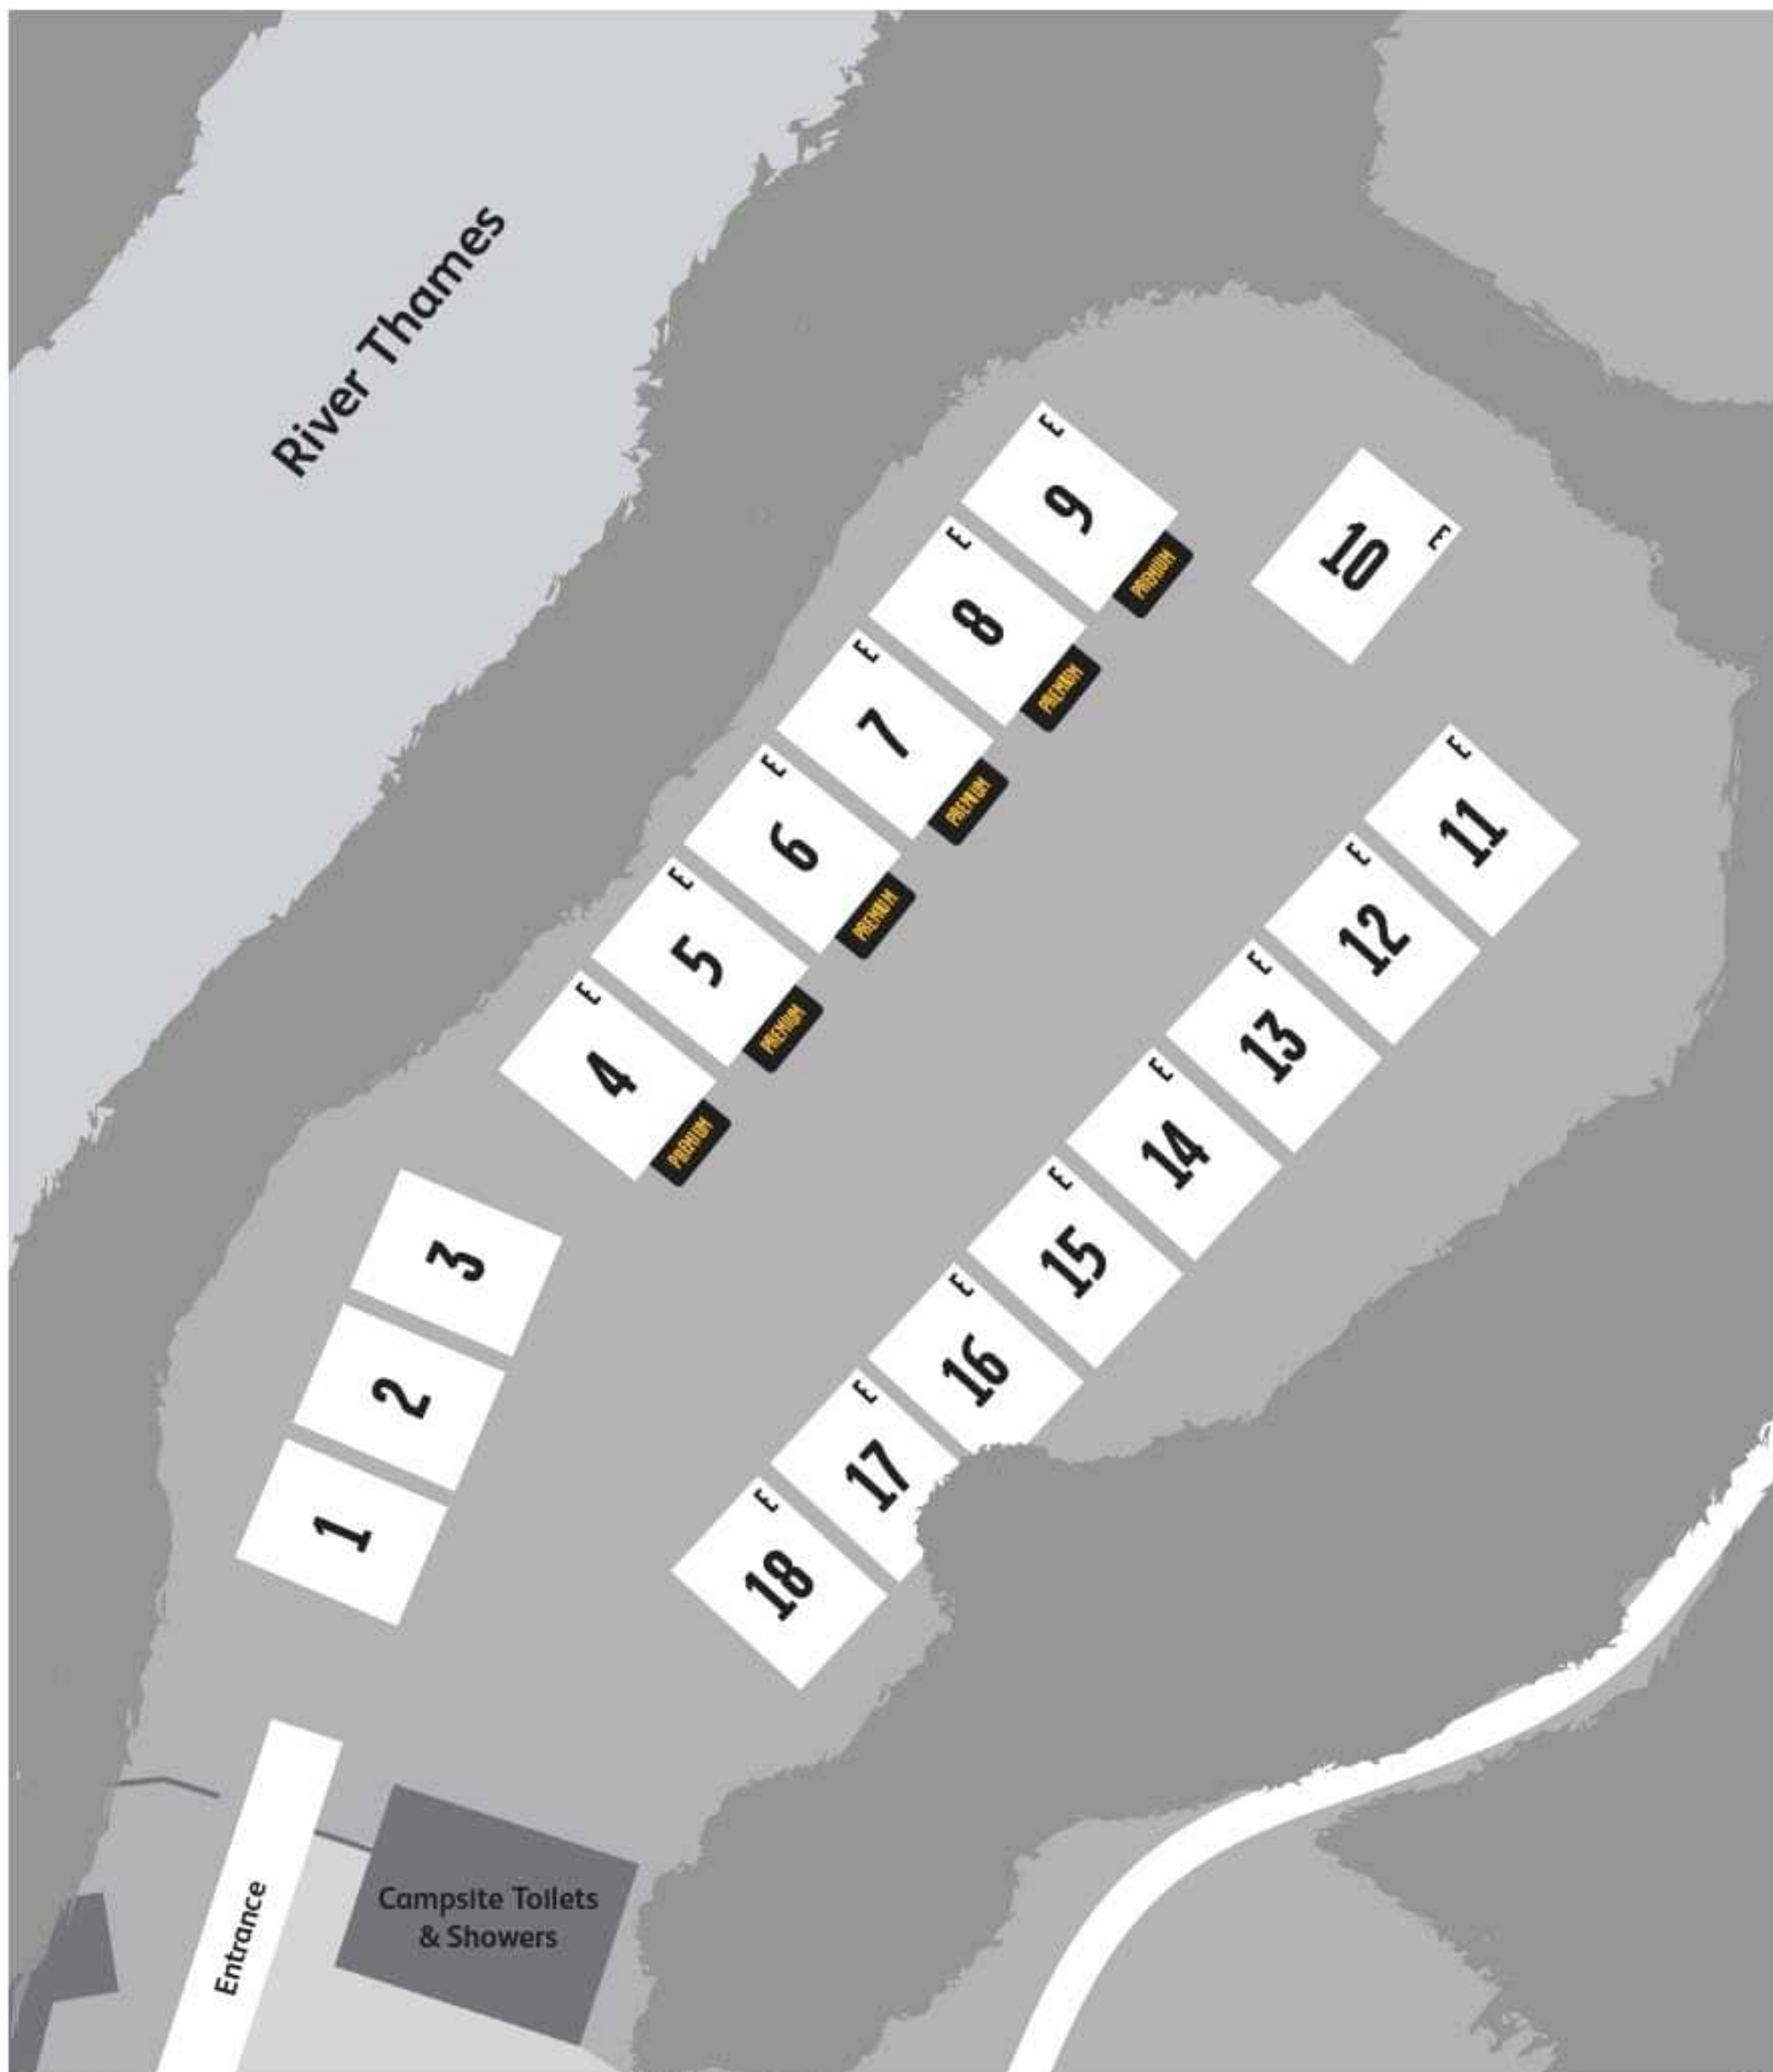

# RIVERSIDE PARK & POOLS CAMPSITE MAP

**PREMIUM** = Premium Plot  
**E** = Electricity Supply