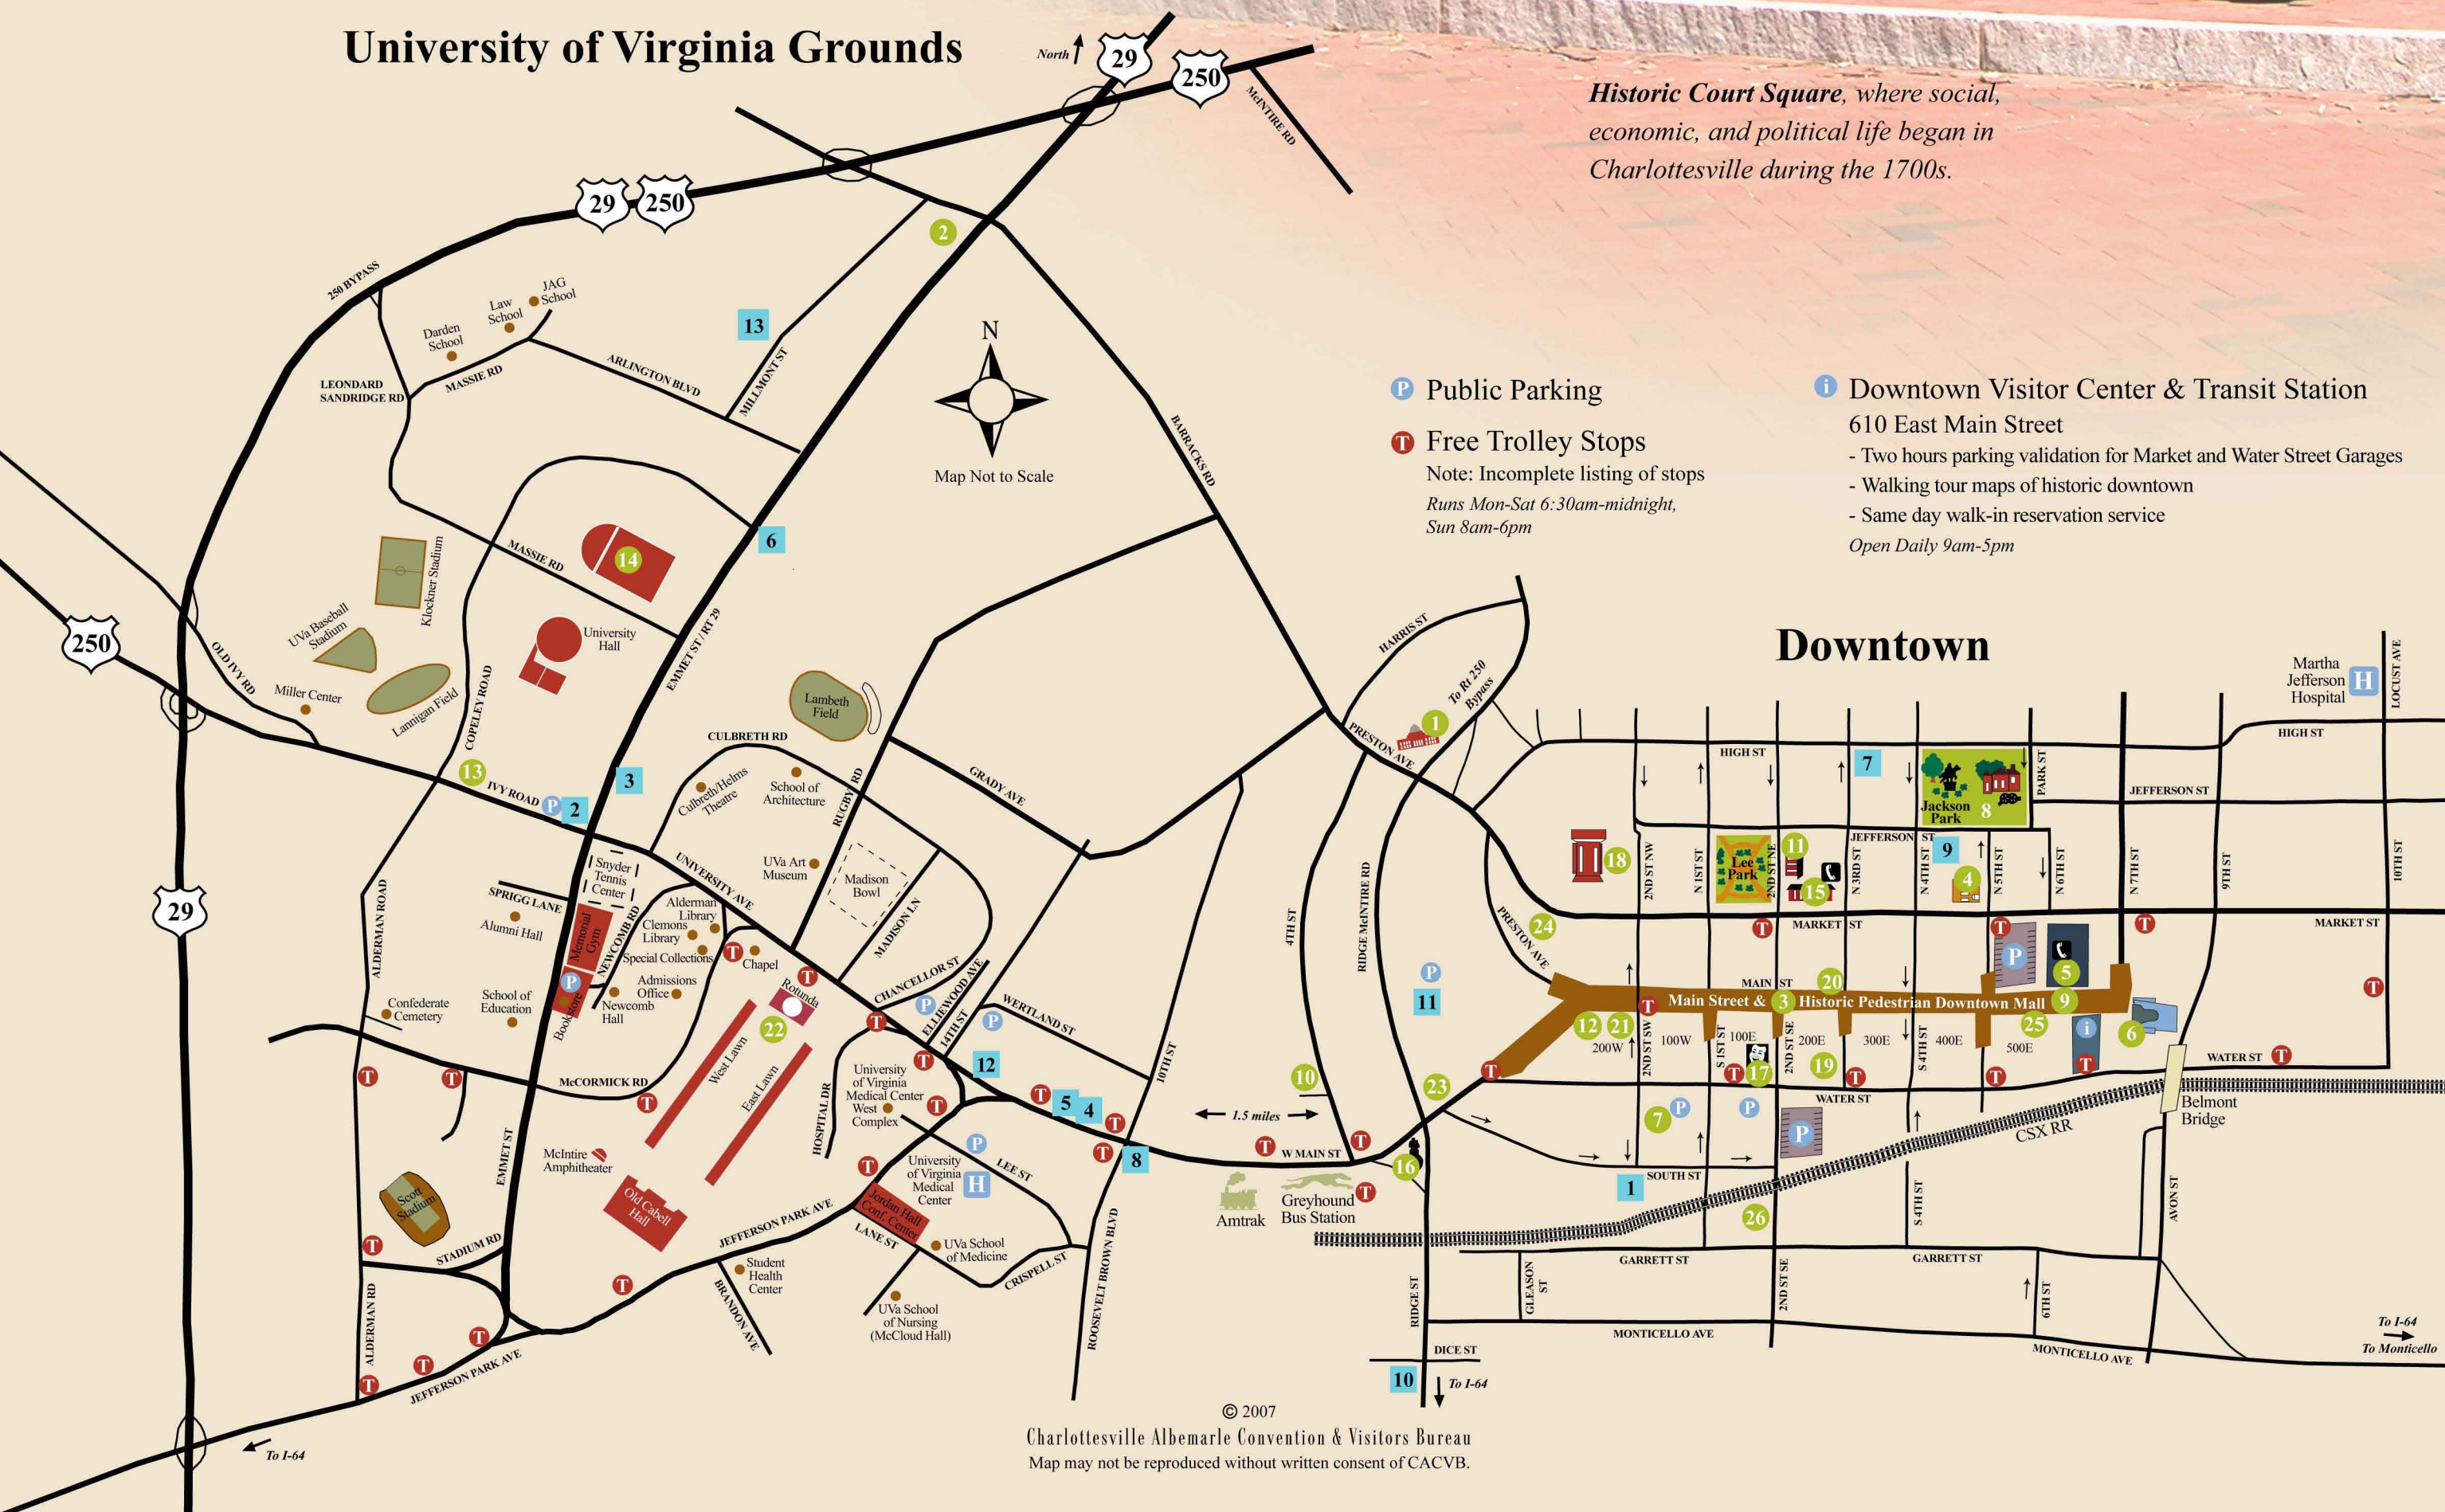

## Points of Interest

1. Albemarle County Office Building
2. Barracks Road Shopping Center
3. Central Place - Downtown Mall
4. Chamber of Commerce
5. Charlottesville City Hall
6. Charlottesville Pavilion
7. City Market - Seasonal
8. Historic Court Square
9. Free Speech Monument
10. Historic Jefferson School
11. Albemarle Charlottesville Historical Society
12. Main Street Arena
13. Ivy Square Shopping Center
14. John Paul Jones Arena
15. Jefferson Madison Regional Library
16. Lewis, Clark & Sacagawea Statue
17. Live Arts (theater)
18. McGuffey Art Center
19. Old Michie Theater
20. Paramount Theater
21. Regal Cinemas 6 Movie Theater

22. Rotunda
23. U.S. Federal Building
24. Vinegar Hill Theater
25. Virginia Discovery Museum
26. Warehouse Shopping District

## University of Virginia Grounds

*Historic Court Square, where social, economic, and political life began in Charlottesville during the 1700s.*

**P** Public Parking

**T** Free Trolley Stops

Note: Incomplete listing of stops  
Runs Mon-Sat 6:30am-midnight,  
Sun 8am-6pm

**i** Downtown Visitor Center & Transit Station

610 East Main Street

- Two hours parking validation for Market and Water Street Garages
- Walking tour maps of historic downtown
- Same day walk-in reservation service
- Open Daily 9am-5pm