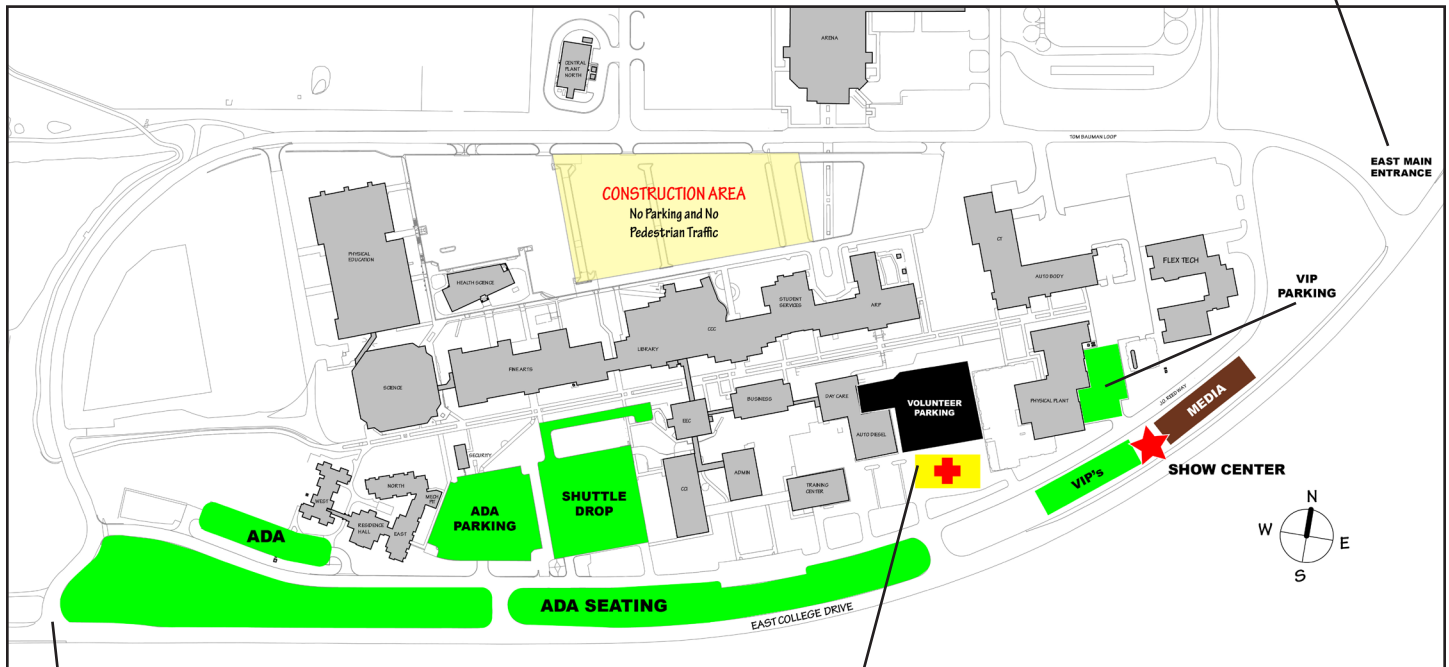

THUNDERBIRDS AIR SHOW

LARAMIE COUNTY COMMUNITY COLLEGE

JULY 27, 2016

LCCC.WY.EDU

EAST ENTRANCE

VIP, Media and Spectators

WEST ENTRANCE

Spectator and ADA Areas

Emergency Services, Volunteer Parking
and EMS Emergency Egress

LCCC.WY.EDU

Directions to Thunderbirds Air Show Free Public Parking

PARKING AND COLLEGE DRIVE WILL CLOSE AT 9 A.M.!

Traveling east or west on I-80

- Take exit 364, Laramie County Community College/College Drive
- Follow signs to Laramie County Community College

Traveling north or south on I-25

- Take exit 8D to merge onto I-80 east towards US-85/Omaha (Sydney)
- Take exit 364, Laramie County Community College/College Drive
- Follow signs to Laramie County Community College

ADA reserved parking is available

- ADA parking can only be accessed at the west entrance
- ADA parking is limited

VIP and Media reserved parking can only be access at the east entrance

Free shuttle buses run 7-9 a.m. – Holiday Home Plaza and Cheyenne Plaza