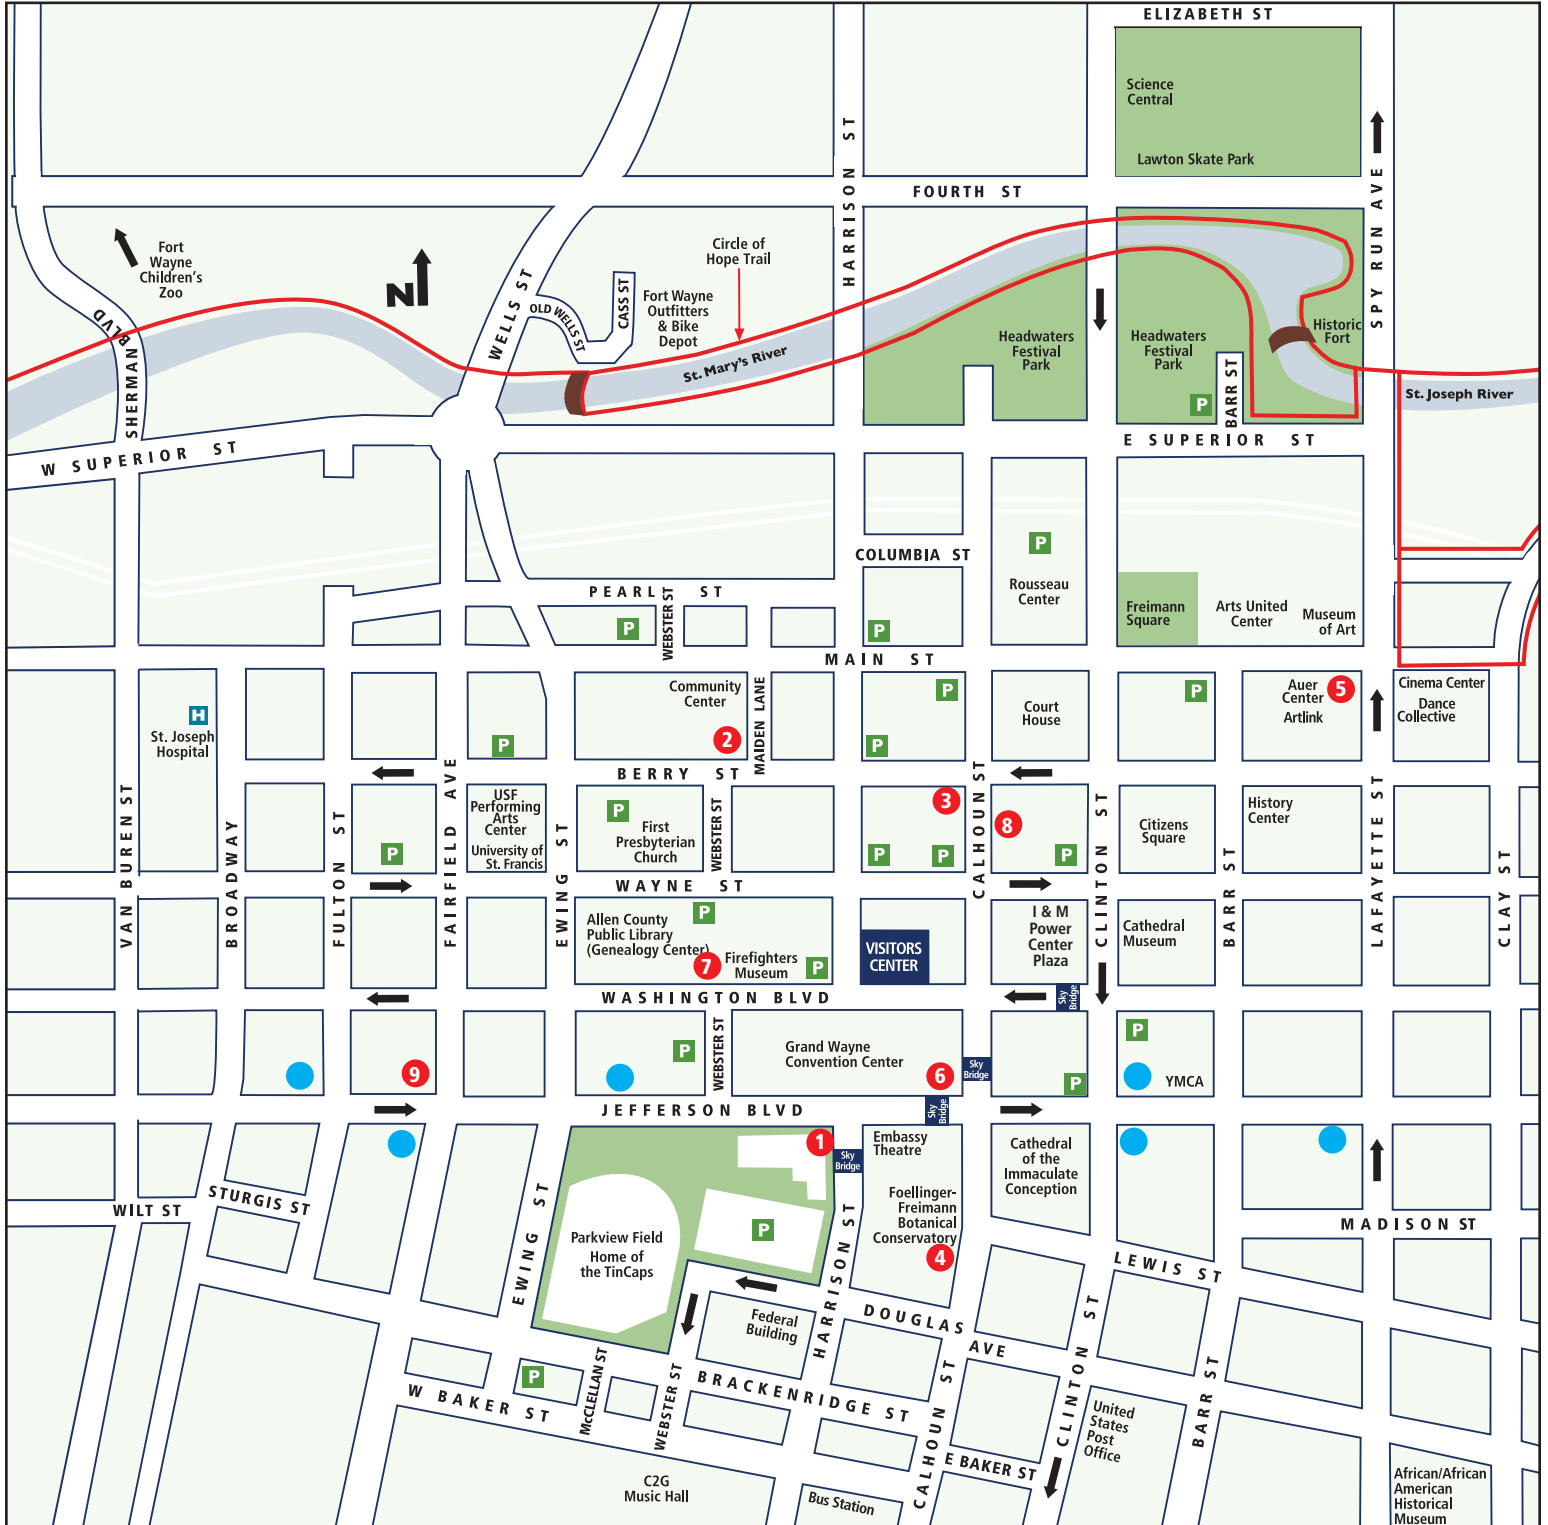

# Fort Wayne's Downtown Breakfast Options

- 1 Courtyard Bistro/Champions (select hours & dates)
- 2 Cindy's Diner
- 3 Dash-In (21 and over, closed Sunday)
- 4 Empyrean Cafe
- 5 Pembroke Bakery & Cafe
- 6 1020 Bistro at the Hilton
- 7 Dunkin Donuts (closed Sunday)
- 8 Fortezza (closed Sunday)
- 9 Starbucks
- Fast Food Options