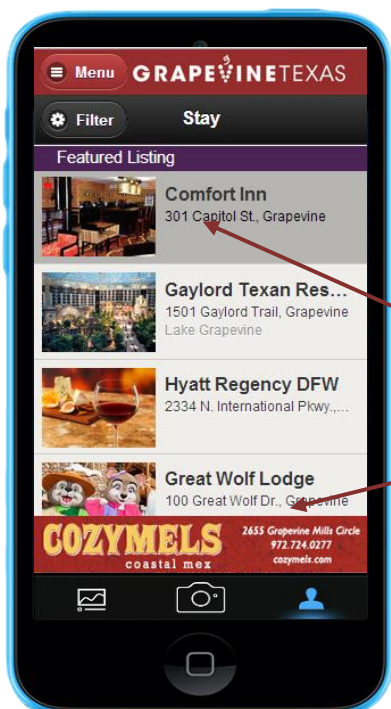

OVER 1,400,000 USERS visit GrapevineTexasUSA.com each year, viewing over 5,000,000 pages of information. They are on our website for one primary reason: they expect to visit our communities and spend money while doing so, enjoying all the diversity & richness our region has to offer.

NEARLY 72% OF USERS are new to GrapevineTexasUSA.com. If you're an advertiser, this means just one thing – these online visitors represent new business and new customers for you.

IMPRESSIVE ADVERTISING PERFORMANCE is enjoyed on GrapevineTexasUSA.com because you're showcased in front of your perfect "ready-to-spend" customers. That's why advertising click-through rates (CTR) on travel sites like GrapevineTexasUSA.com are typically 3 to 6 times the national average – or higher – than banner advertising on other sites like Google or Yahoo.

A MOBILE PRESENCE, TOO, is available. That's critically important since mobile phone & tablet users may be in our area and want to book a room, dine out or be entertained *right now!*

RESULTS frequently reported by advertisers on travel sites like GrapevineTexasUSA.com indicate that such websites quickly become the top referring website to their own....and hotels report ROIs of $4 - $6 in bookings, and more, for each $1 invested. That's powerful advertising!

FEATURED LISTING

ROS MOBILE BANNER

FEATURED LISTINGS

Hotels: $300/Mo.
Restaurants + Shopping: $125/Mo.
Things To Do: $175/Mo.

MOBILE FEATURED LISTINGS

Hotels: $125/Mo.
Restaurants + Shopping: $75/Mo.
Things To Do: $95/Mo.

"SPOTLIGHT" TEXT LINKS

$50/Mo. – 5K Impressions
$90/Mo. – 10K Impressions
$200/Mo. – 25K Impressions

BANNERS

300 X 250 Home Page $300/Mo.
219 X 200 ROS $150/Mo.

MOBILE BANNER (320 X 50)

Banner: $250/Mo.

HEADER IMAGES (680 X 360)

Price Varies by Page
$300/Mo. – $1200/Mo.

DROP DOWN BANNERS

Price Varies by Menu Location
$300/Mo. – $500/Mo.

CONTACT

Gail Stewart, 520-395-3961
GStewart@DestinationTravelNetwork.com

Kristy Soracco, 520-382-0581
KSoracco@DestinationTravelNetwork.com