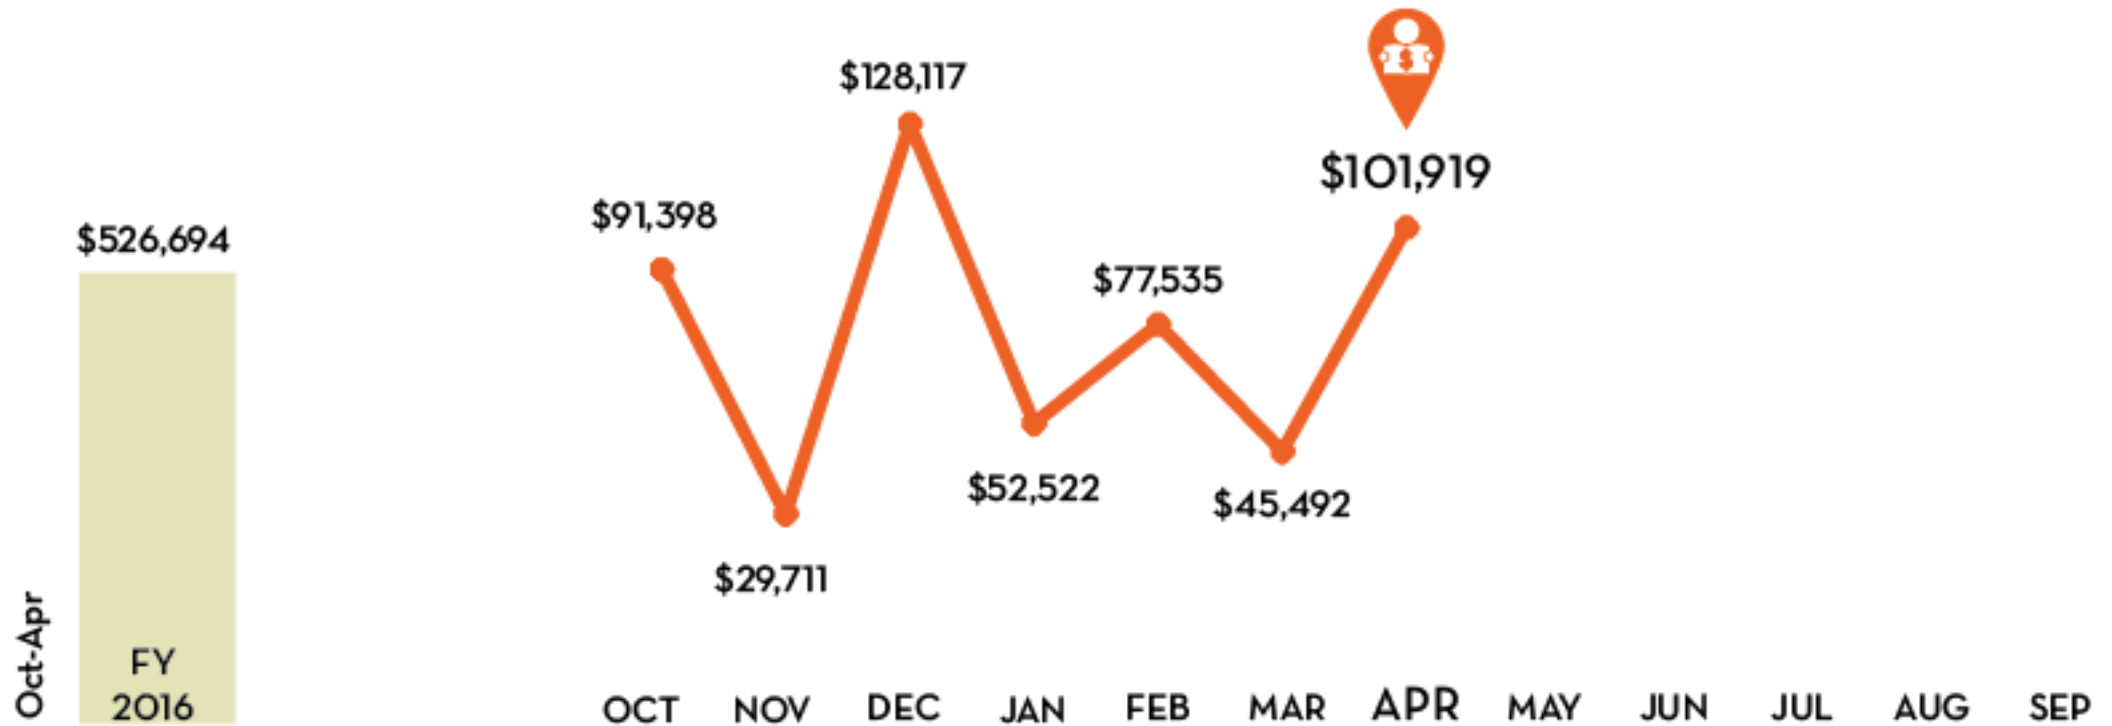

Room Nights/(Groups)

Leads Issued & Potential Room Nights

Gaming Revenue

Google Analytics - Unique Visits

Media Value

Impressions

Number of Articles

Social Media Metrics