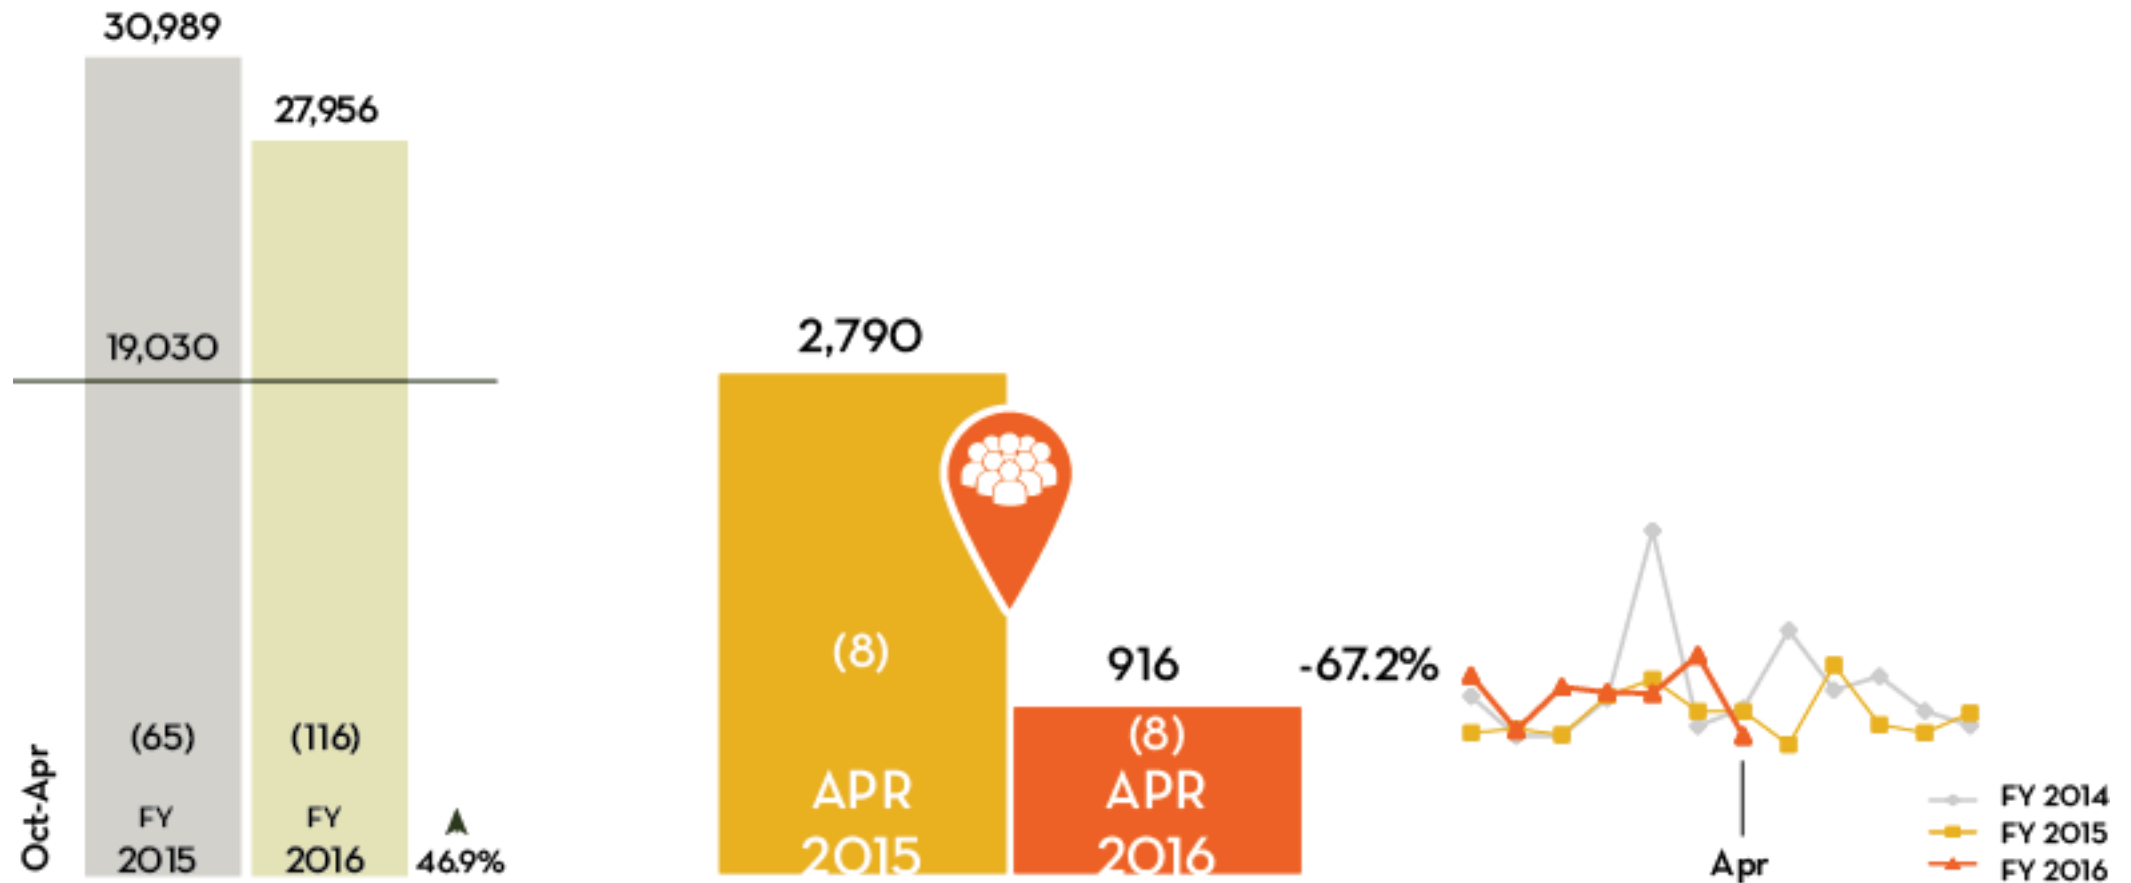

Average Daily Rate Non-Casino

Average Daily Rate Casino

Average Daily Rate

All

Gulfport-Biloxi International Airport

Enplanements — Deplanements

Convention Center Revenue

Definite Bookings

Room Nights/(Groups)

Leads Issued & Potential Room Nights

Gaming Revenue

Google Analytics - Unique Visits

Media Value

Impressions

Number of Articles

Social Media Metrics