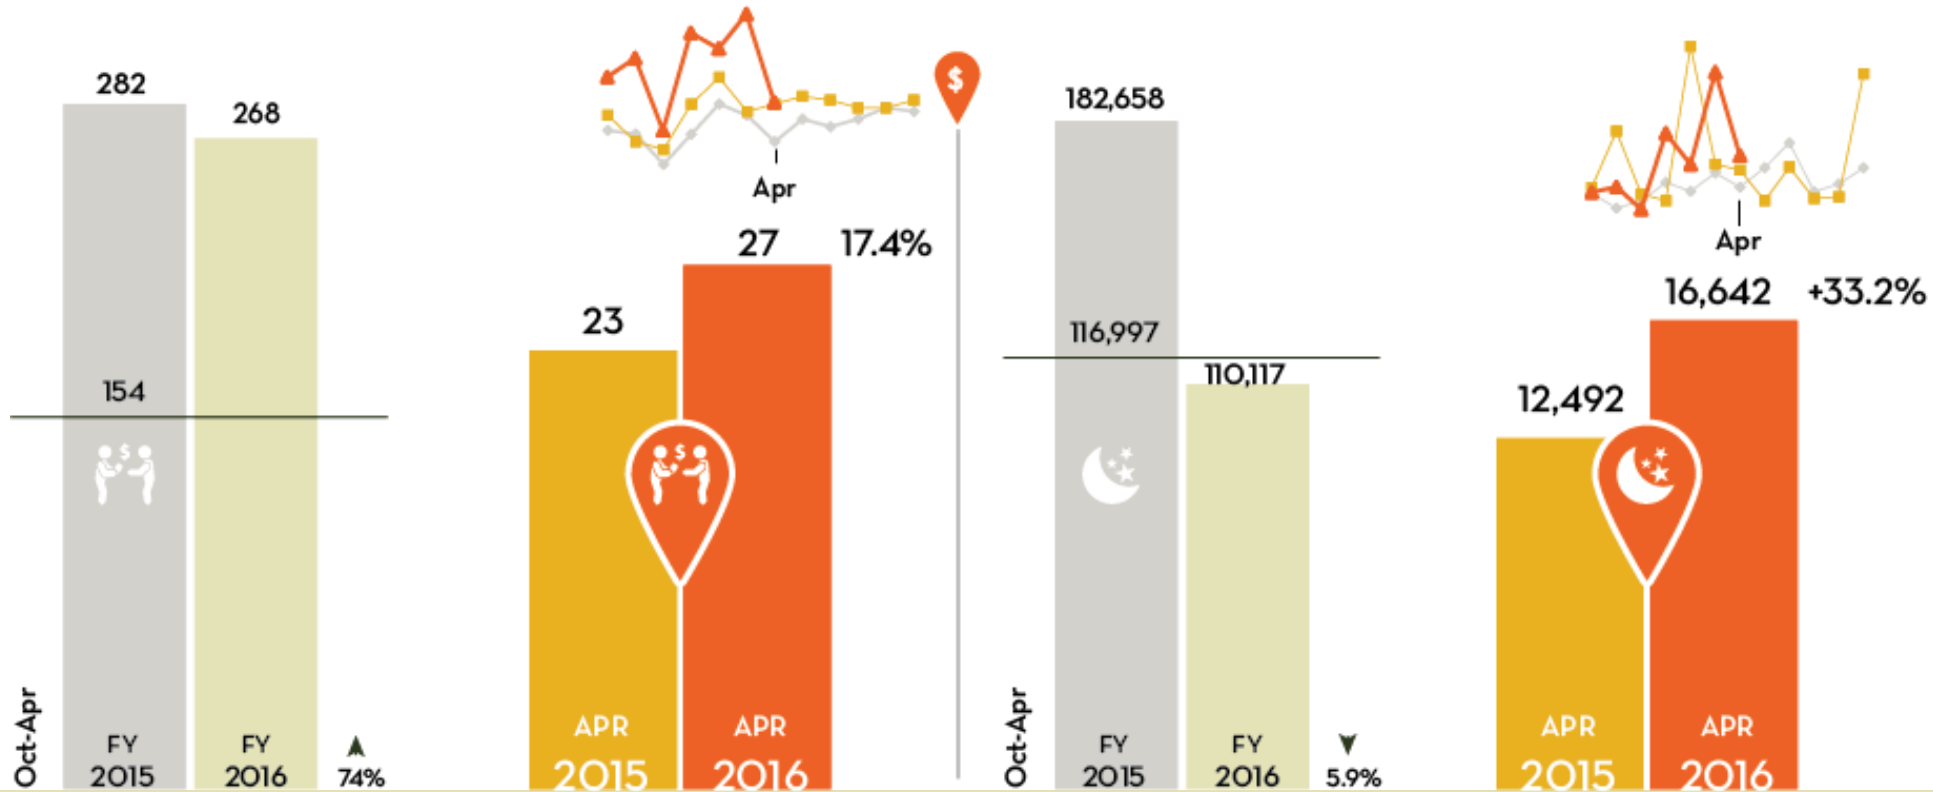

Visit Mississippi Gulf Coast

KEY PERFORMANCE INDICATORS

MAY 2016

Occupancy Tax Receipts

Occupancy Rate Non-Casino

Occupancy Rate Casino

Occupancy Rate

All

Average Daily Rate Non-Casino

Average Daily Rate Casino

Average Daily Rate

All

Gulfport-Biloxi International Airport

Enplanements — Deplanements

Convention Center Revenue

Definite Bookings

Room Nights/(Groups)

Leads Issued & Potential Room Nights

Gaming Revenue

Google Analytics - Unique Visits

Media Value

Impressions

Number of Articles

Social Media Metrics

Coast Champions

6:185!