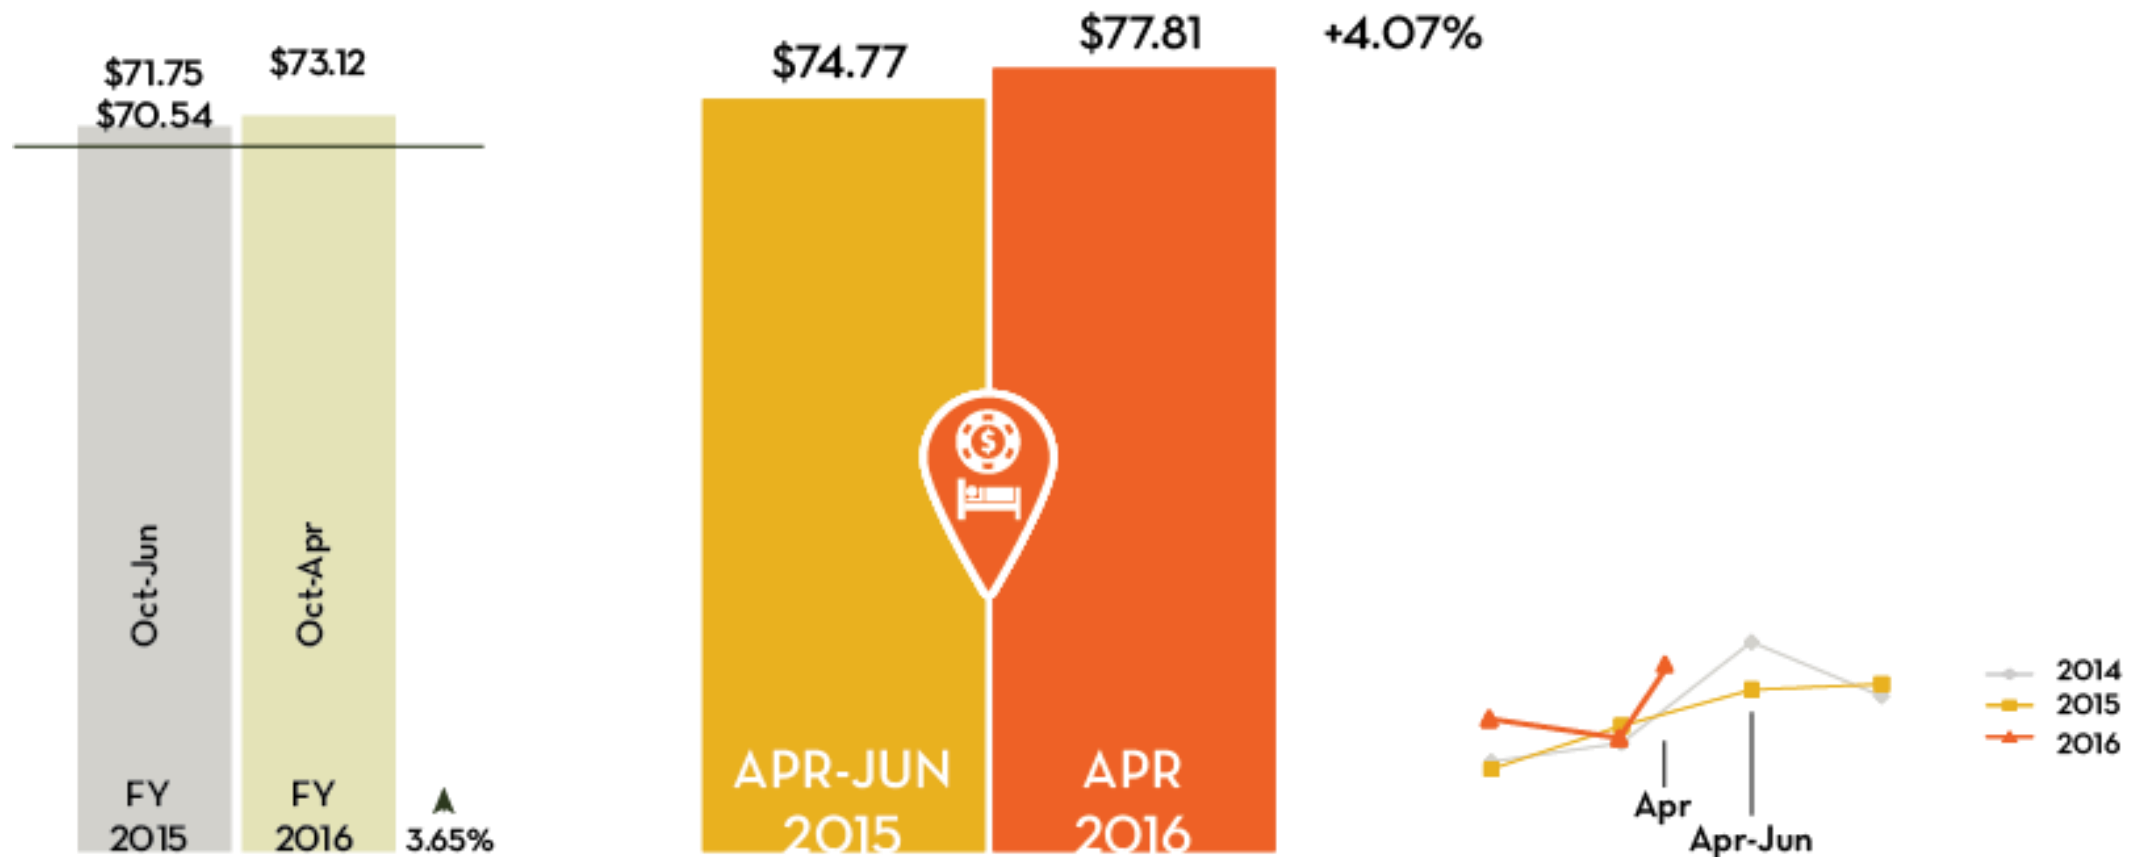

Visit Mississippi Gulf Coast

KEY PERFORMANCE INDICATORS

MAY 2016

Occupancy Tax Receipts

Occupancy Rate Non-Casino

Occupancy Rate Casino

Occupancy Rate

All

Average Daily Rate Non-Casino

Average Daily Rate Casino

Average Daily Rate

All

Gulfport-Biloxi International Airport

Enplanements — Deplanements

Convention Center Revenue

Definite Bookings