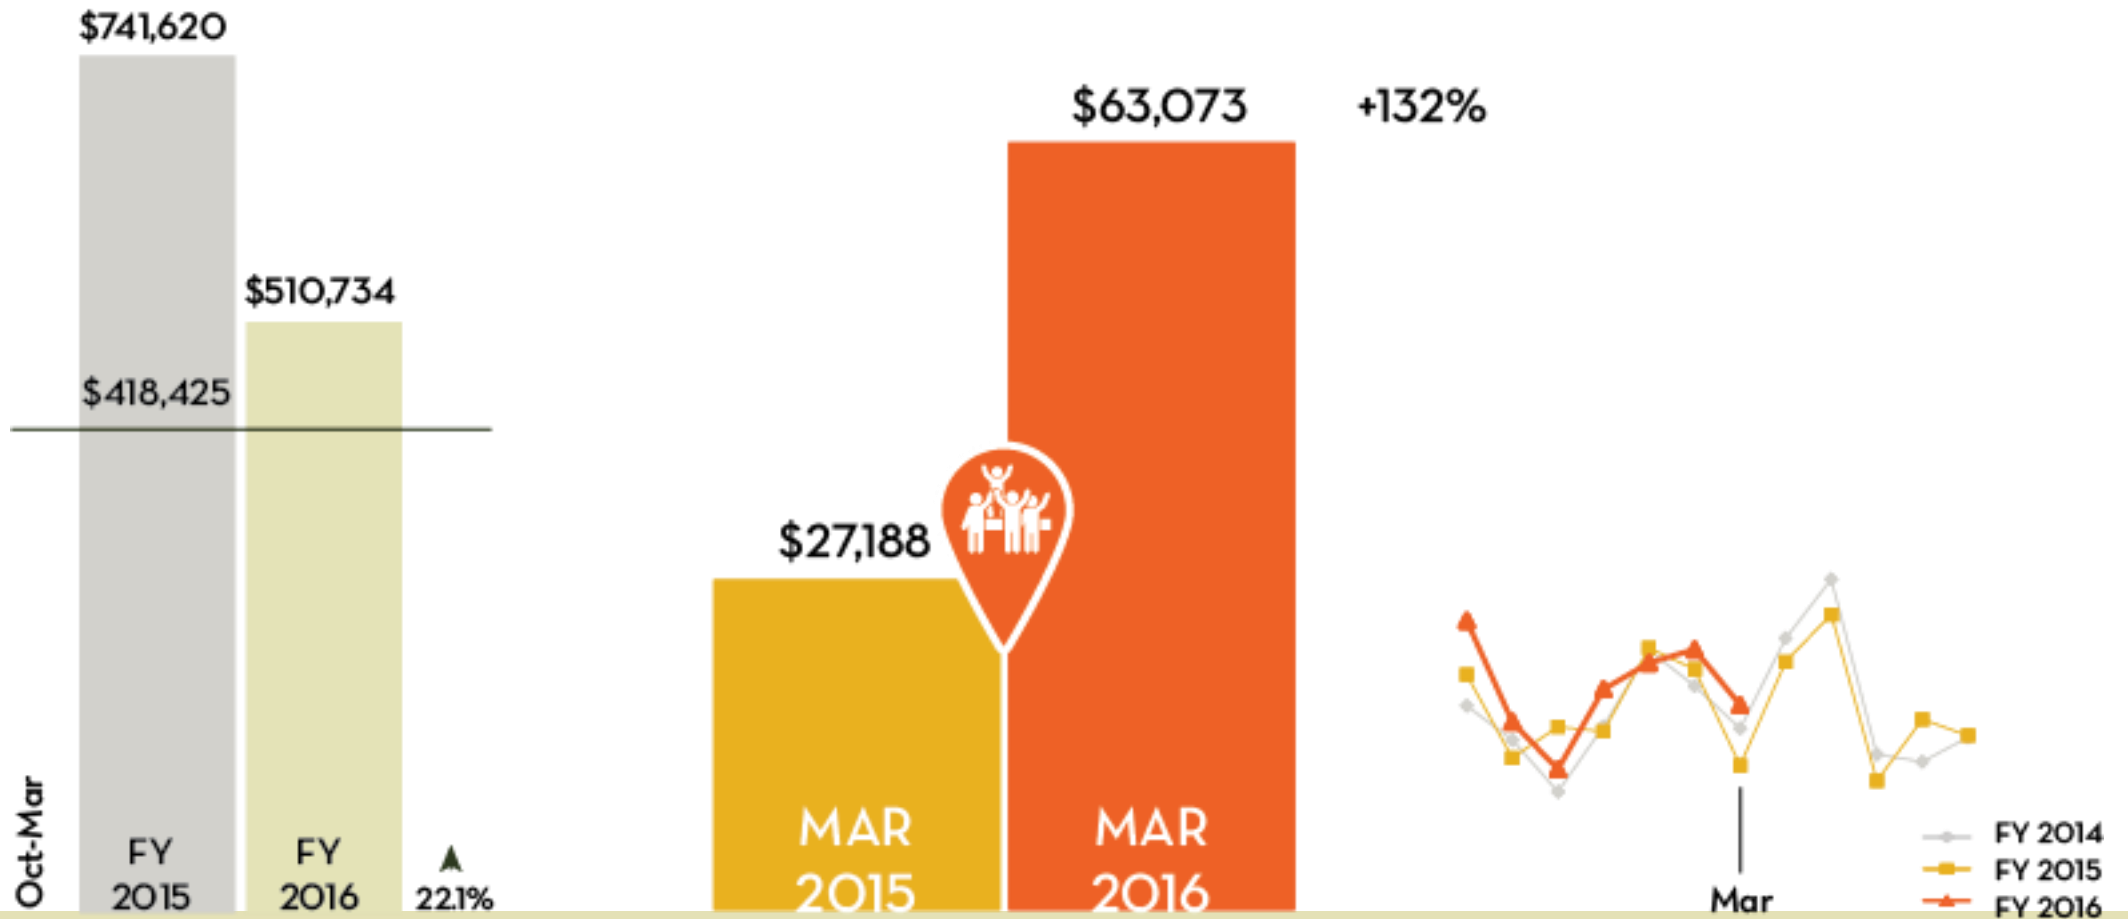

Average Daily Rate Non-Casino

Average Daily Rate Casino

Average Daily Rate

All

Gulfport-Biloxi International Airport

Enplanements — Deplanements

Convention Center Revenue

Definite Bookings

Room Nights/(Groups)

Leads Issued & Potential Room Nights

Gaming Revenue

Google Analytics - Unique Visits

Media Value

Impressions

Number of Articles

Social Media Metrics