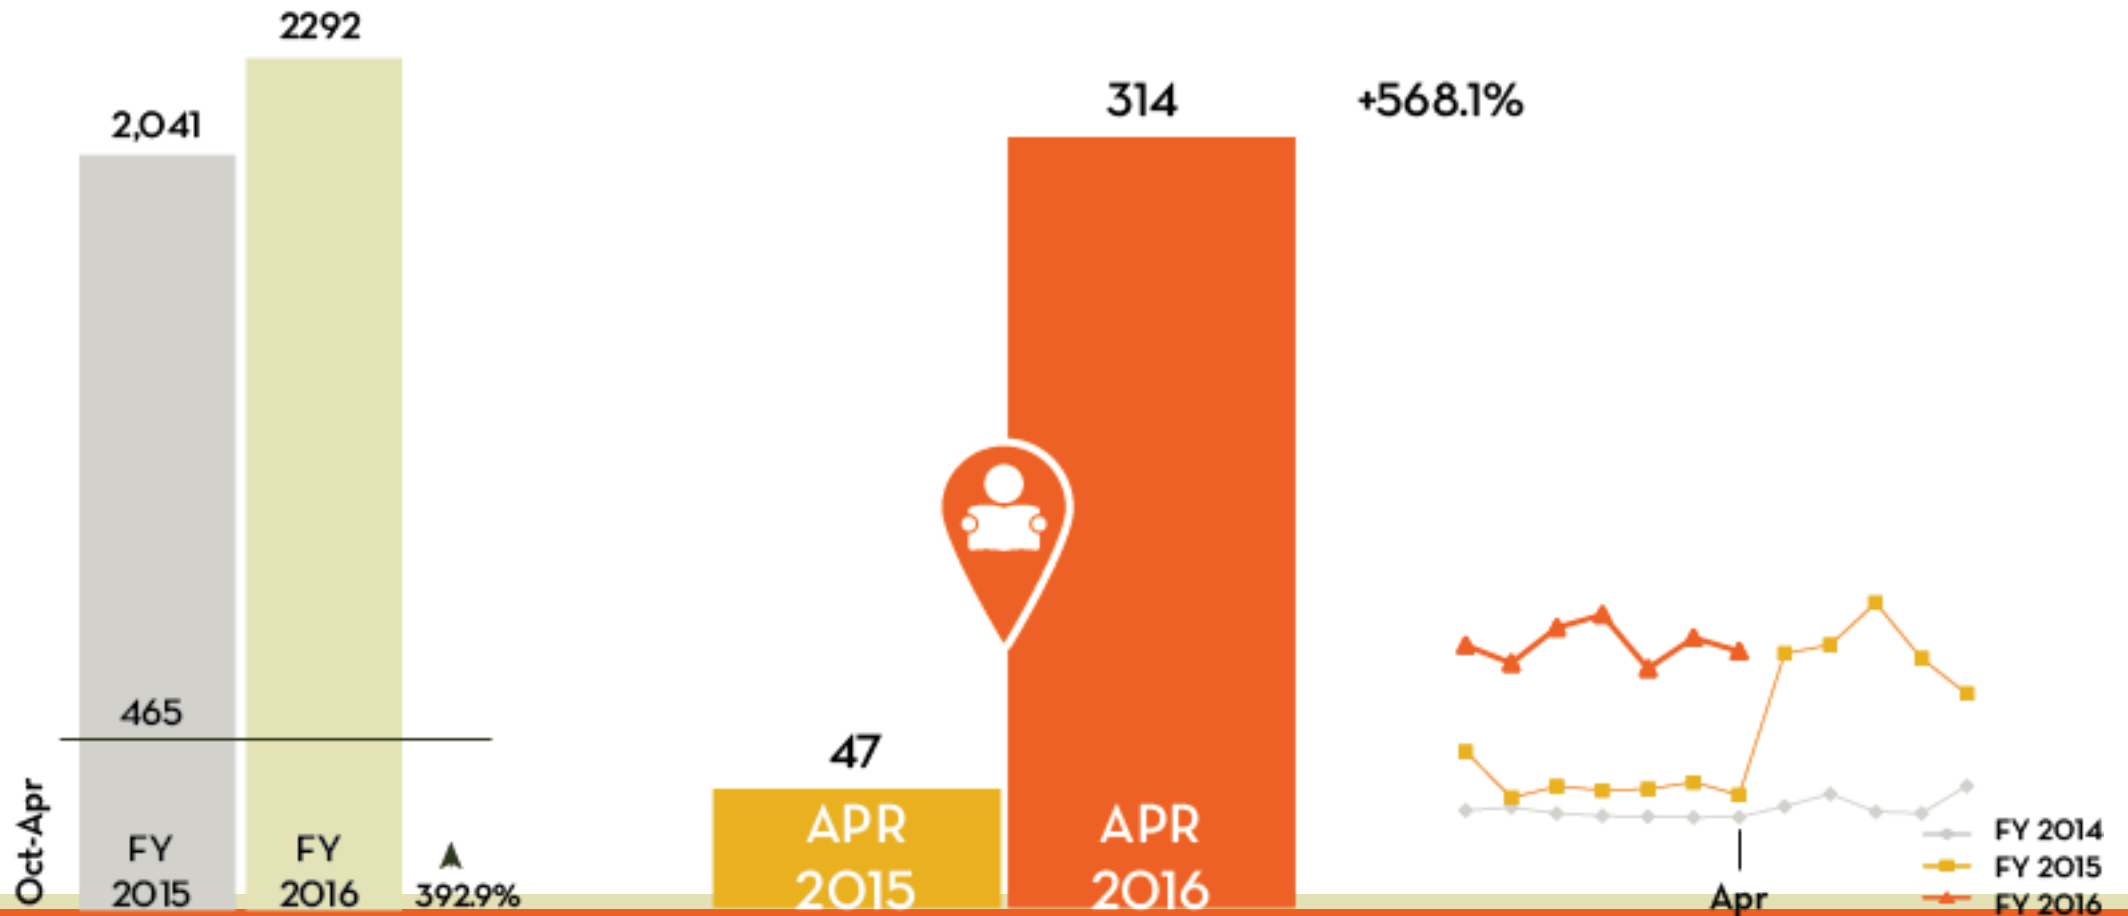

Room Nights/(Groups)

Leads Issued & Potential Room Nights

Gaming Revenue

Google Analytics - Unique Visits

Media Value

Impressions

Number of Articles

Social Media Metrics