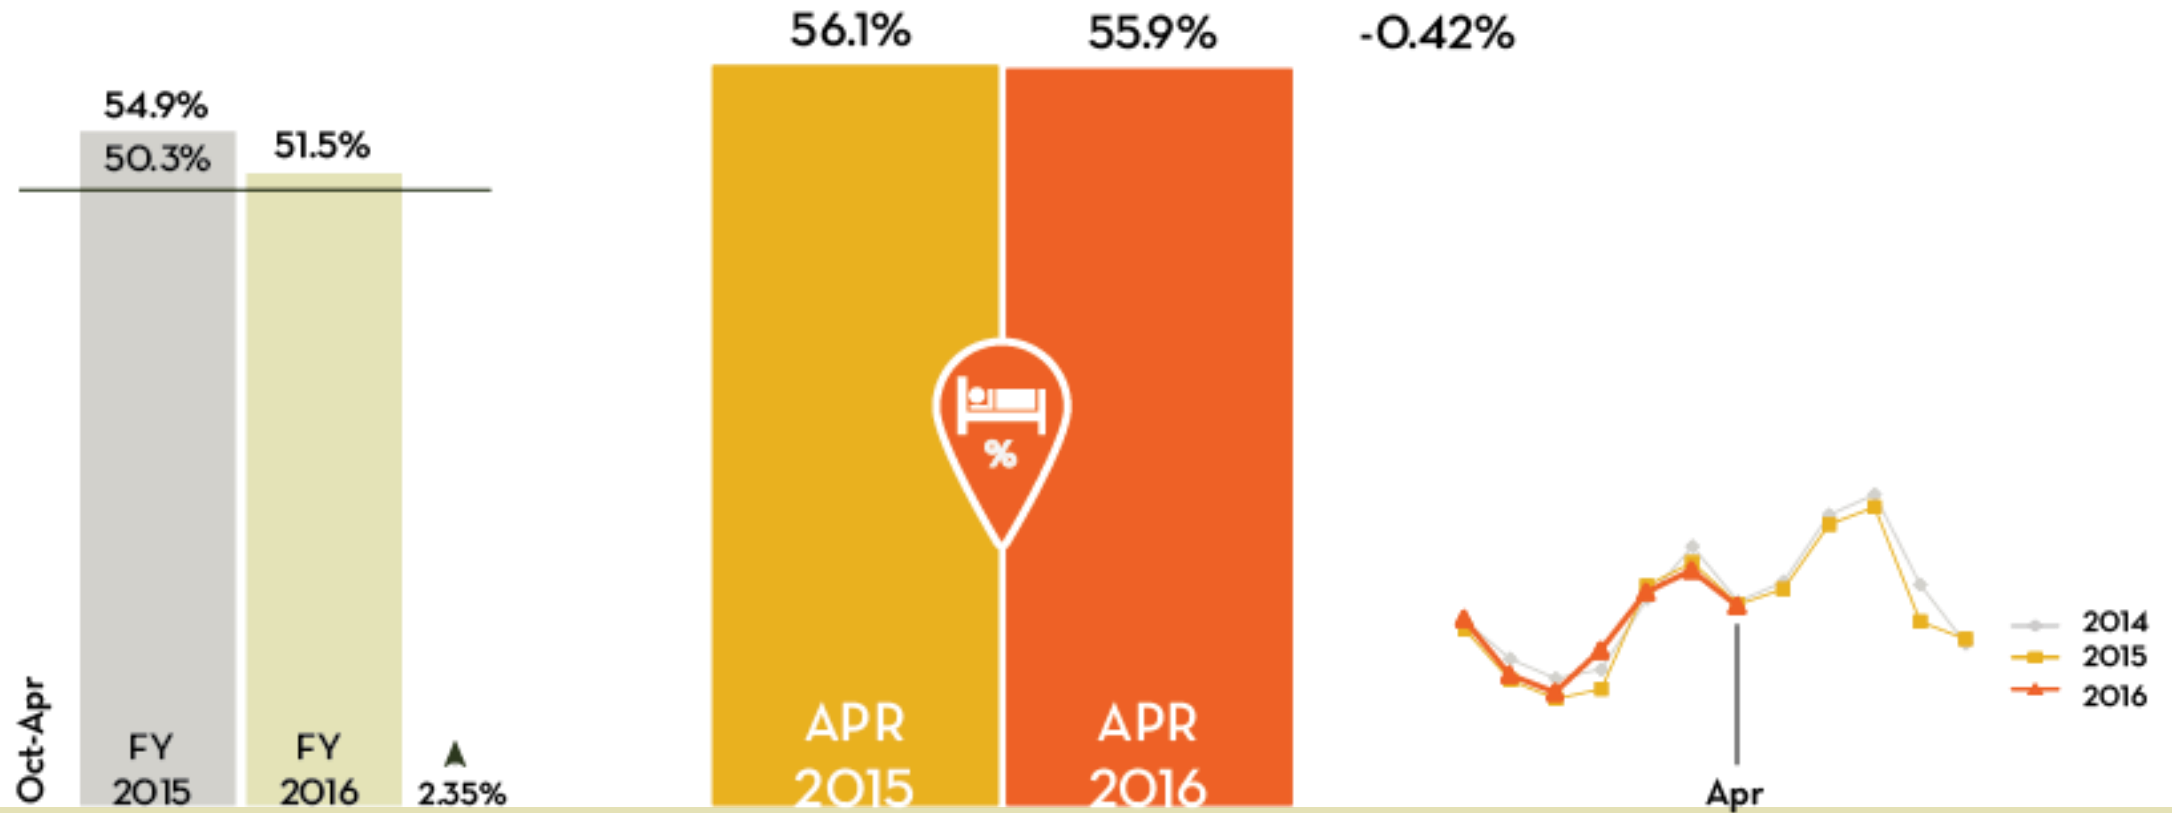

Visit Mississippi Gulf Coast

KEY PERFORMANCE INDICATORS

MAY 2016

Occupancy Tax Receipts

Occupancy Rate Non-Casino

Occupancy Rate Casino

Occupancy Rate

All

Average Daily Rate Non-Casino

Average Daily Rate Casino

Average Daily Rate

All

Gulfport-Biloxi International Airport

Enplanements — Deplanements

Convention Center Revenue

Definite Bookings