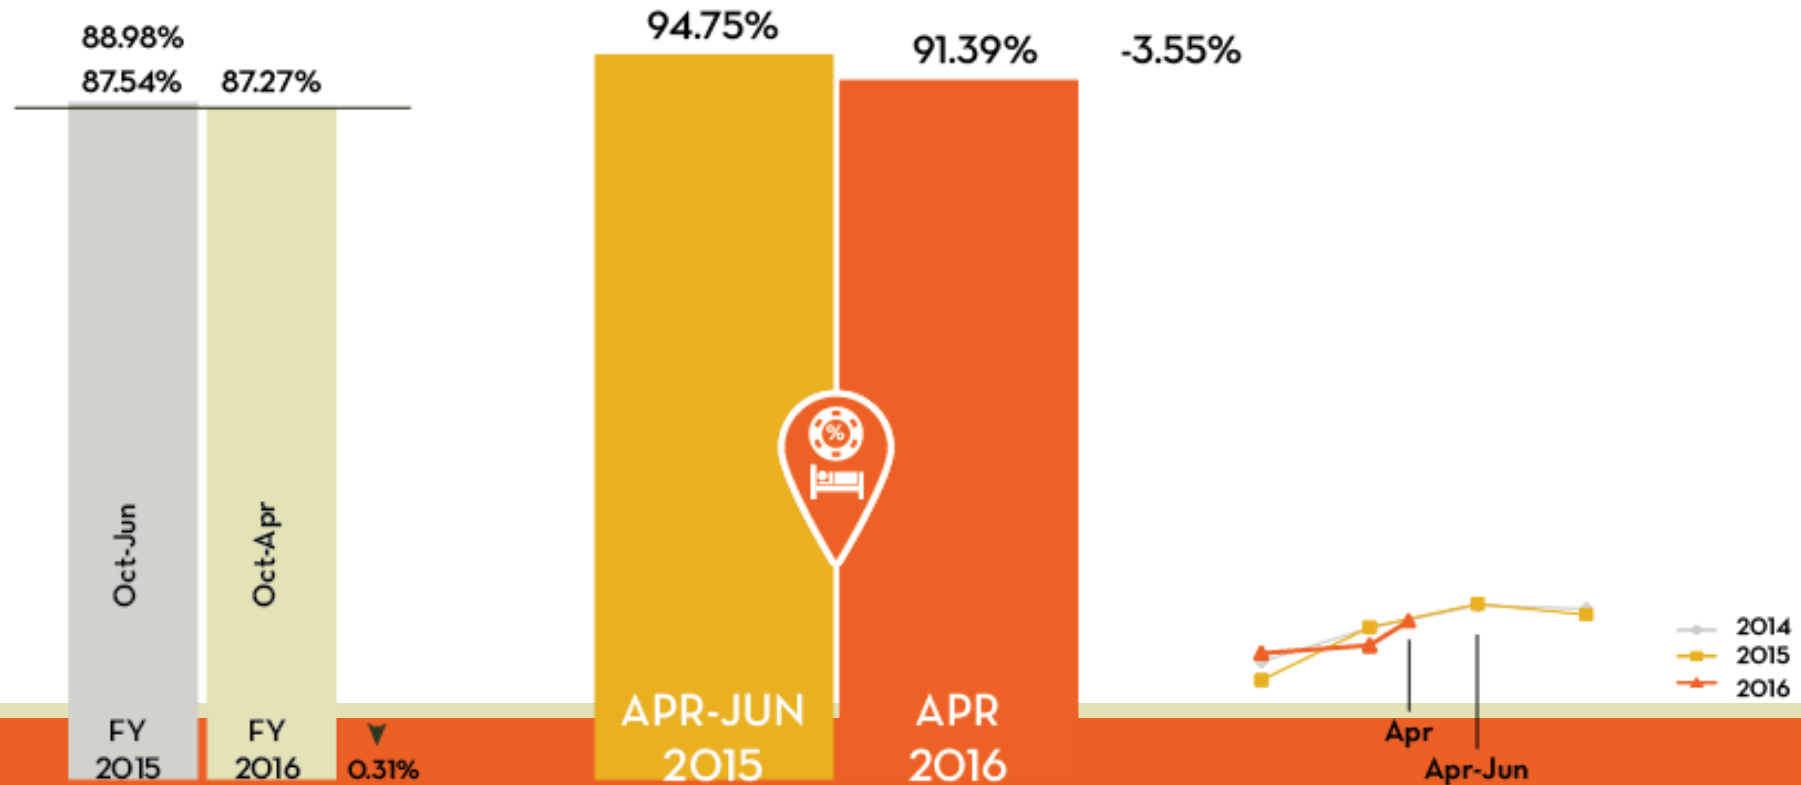

Visit Mississippi Gulf Coast

KEY PERFORMANCE INDICATORS

MAY 2016

Occupancy Tax Receipts

Occupancy Rate Non-Casino

Occupancy Rate Casino

Occupancy Rate

All

Average Daily Rate Non-Casino

Average Daily Rate Casino

Average Daily Rate

All

Gulfport-Biloxi International Airport

Enplanements — Deplanements

Convention Center Revenue

Definite Bookings