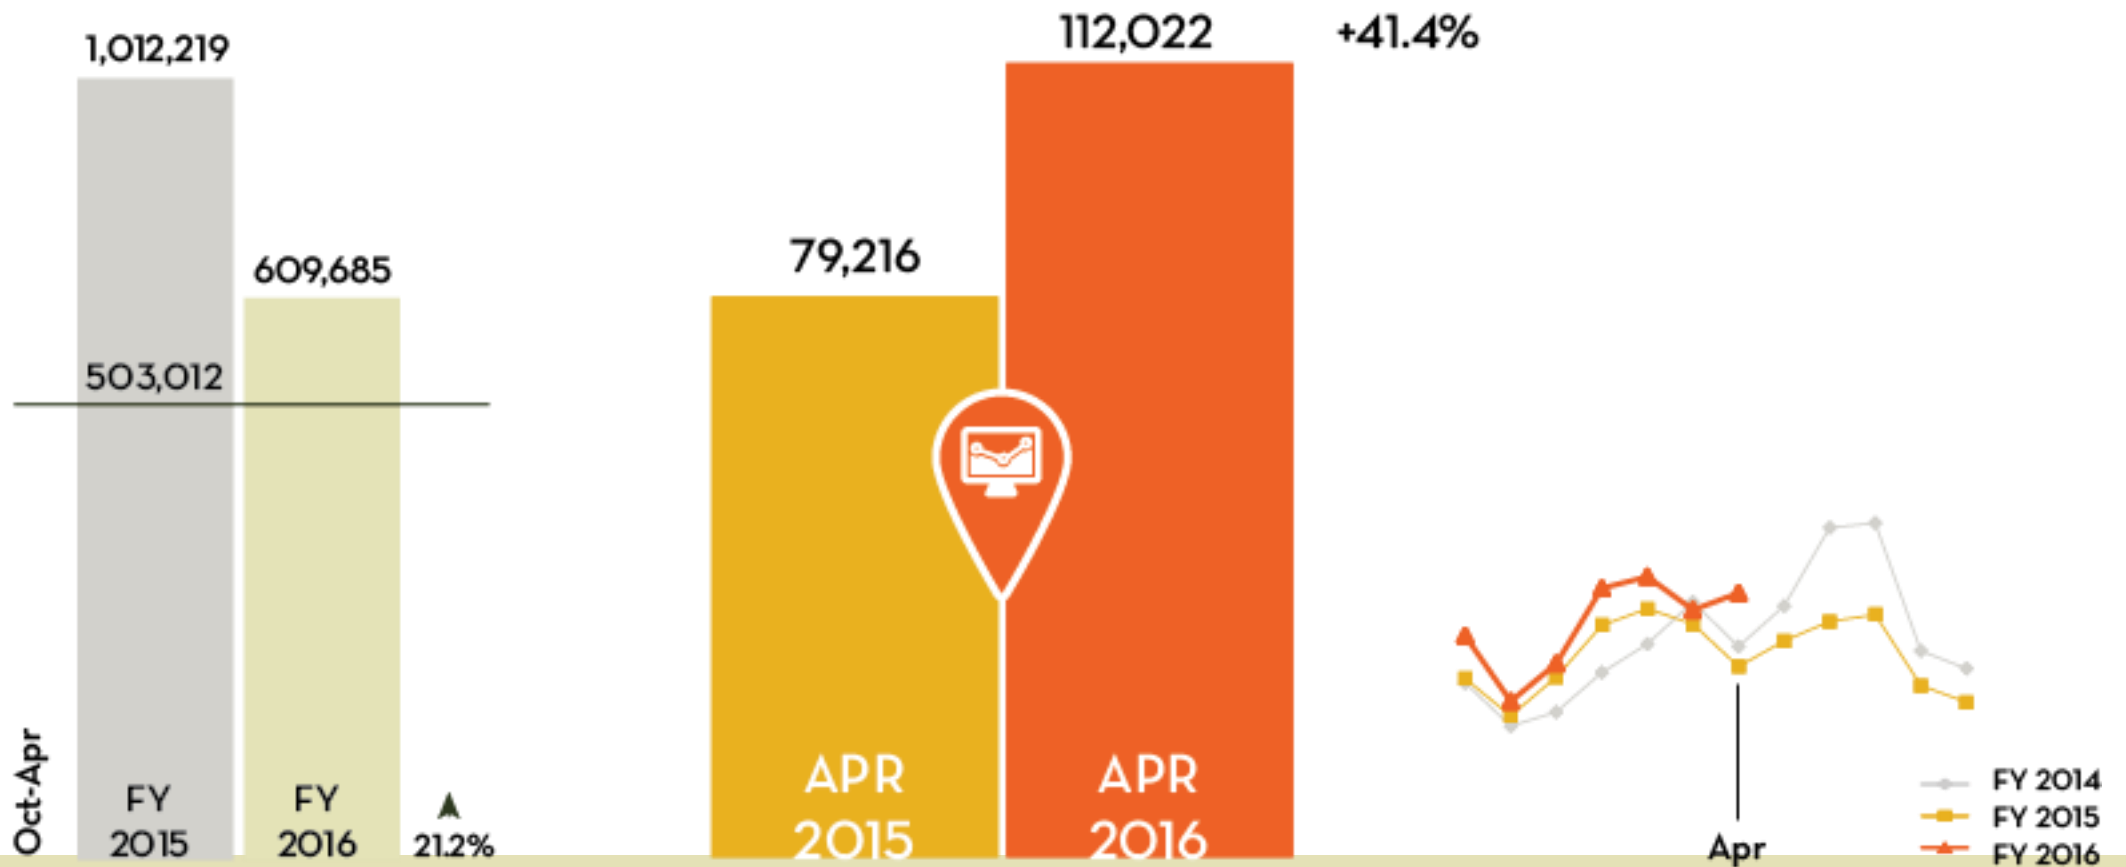

Average Daily Rate Non-Casino

Average Daily Rate Casino

Average Daily Rate

All

Gulfport-Biloxi International Airport

Enplanements — Deplanements

Convention Center Revenue

Definite Bookings

Room Nights/(Groups)

Leads Issued & Potential Room Nights

Gaming Revenue

Google Analytics - Unique Visits

Media Value

Impressions

Number of Articles

Social Media Metrics