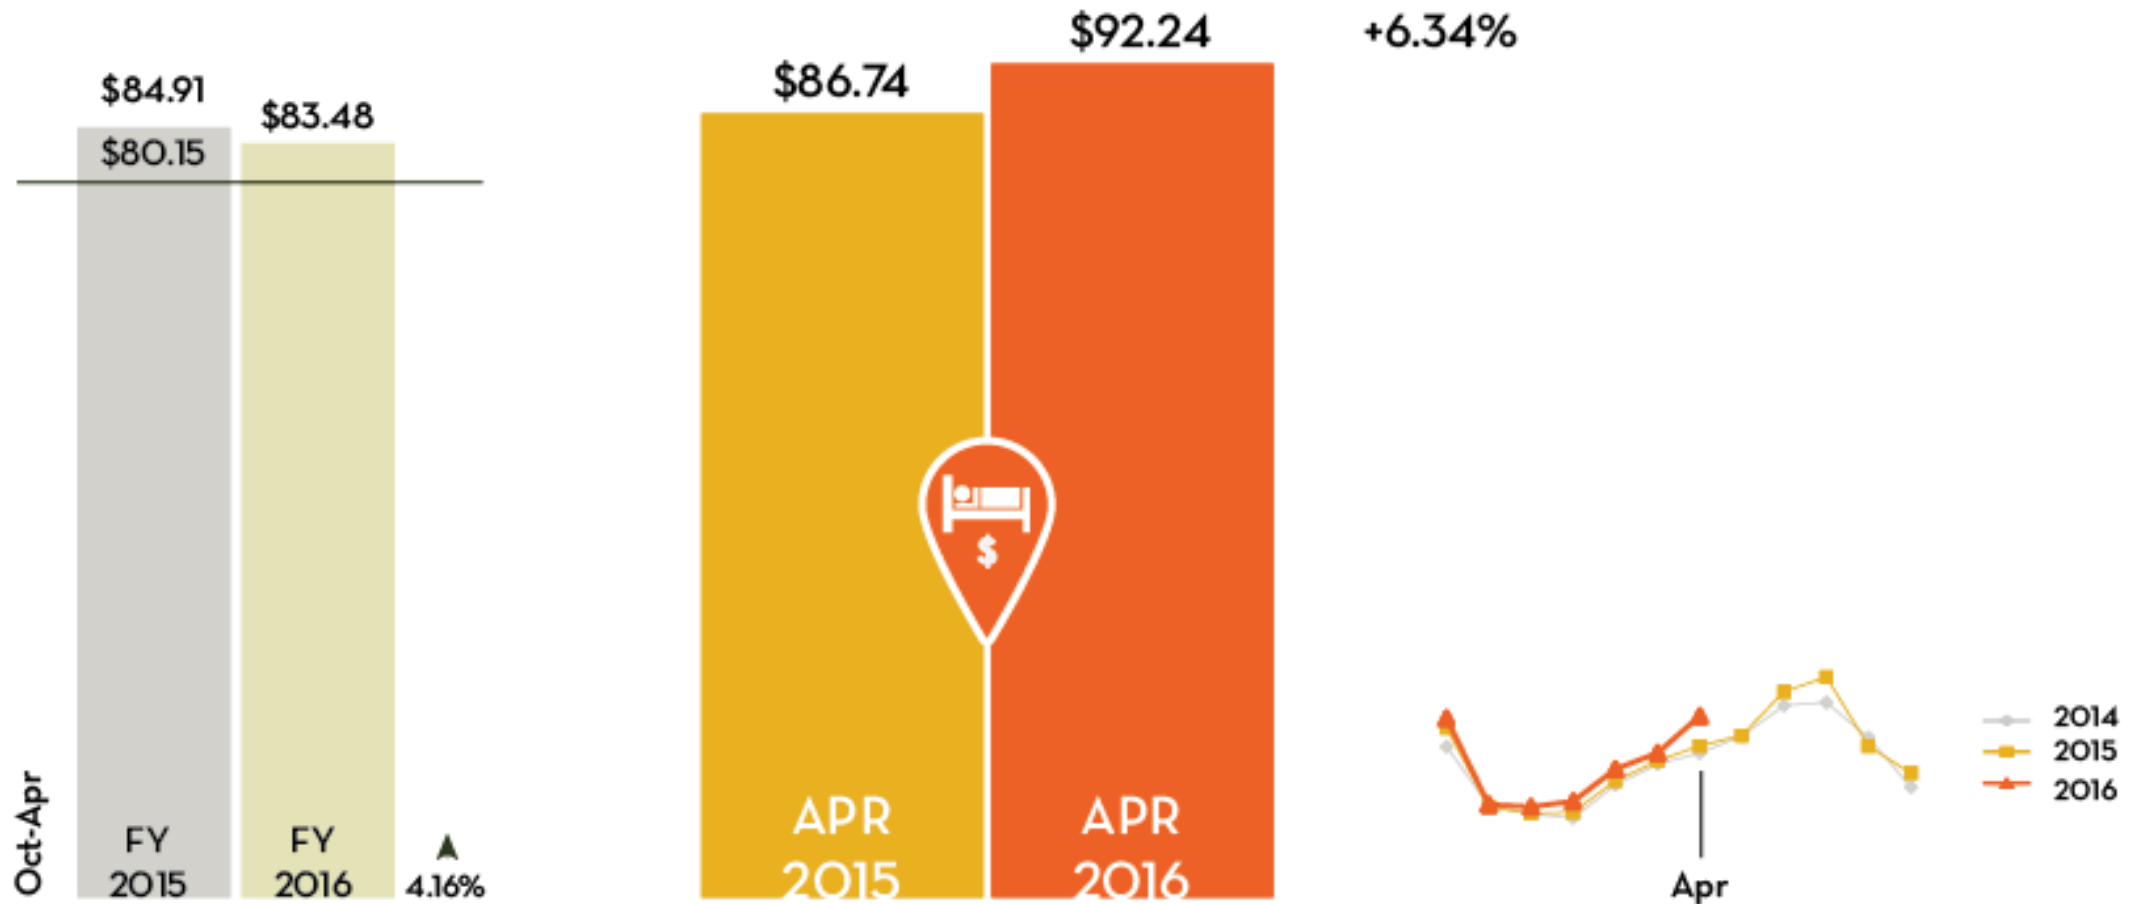

Visit Mississippi Gulf Coast

KEY PERFORMANCE INDICATORS

MAY 2016

Occupancy Tax Receipts

Occupancy Rate Non-Casino

Occupancy Rate Casino

Occupancy Rate

All

Average Daily Rate Non-Casino

Average Daily Rate Casino

Average Daily Rate

All

Gulfport-Biloxi International Airport

Enplanements — Deplanements

Convention Center Revenue

Definite Bookings