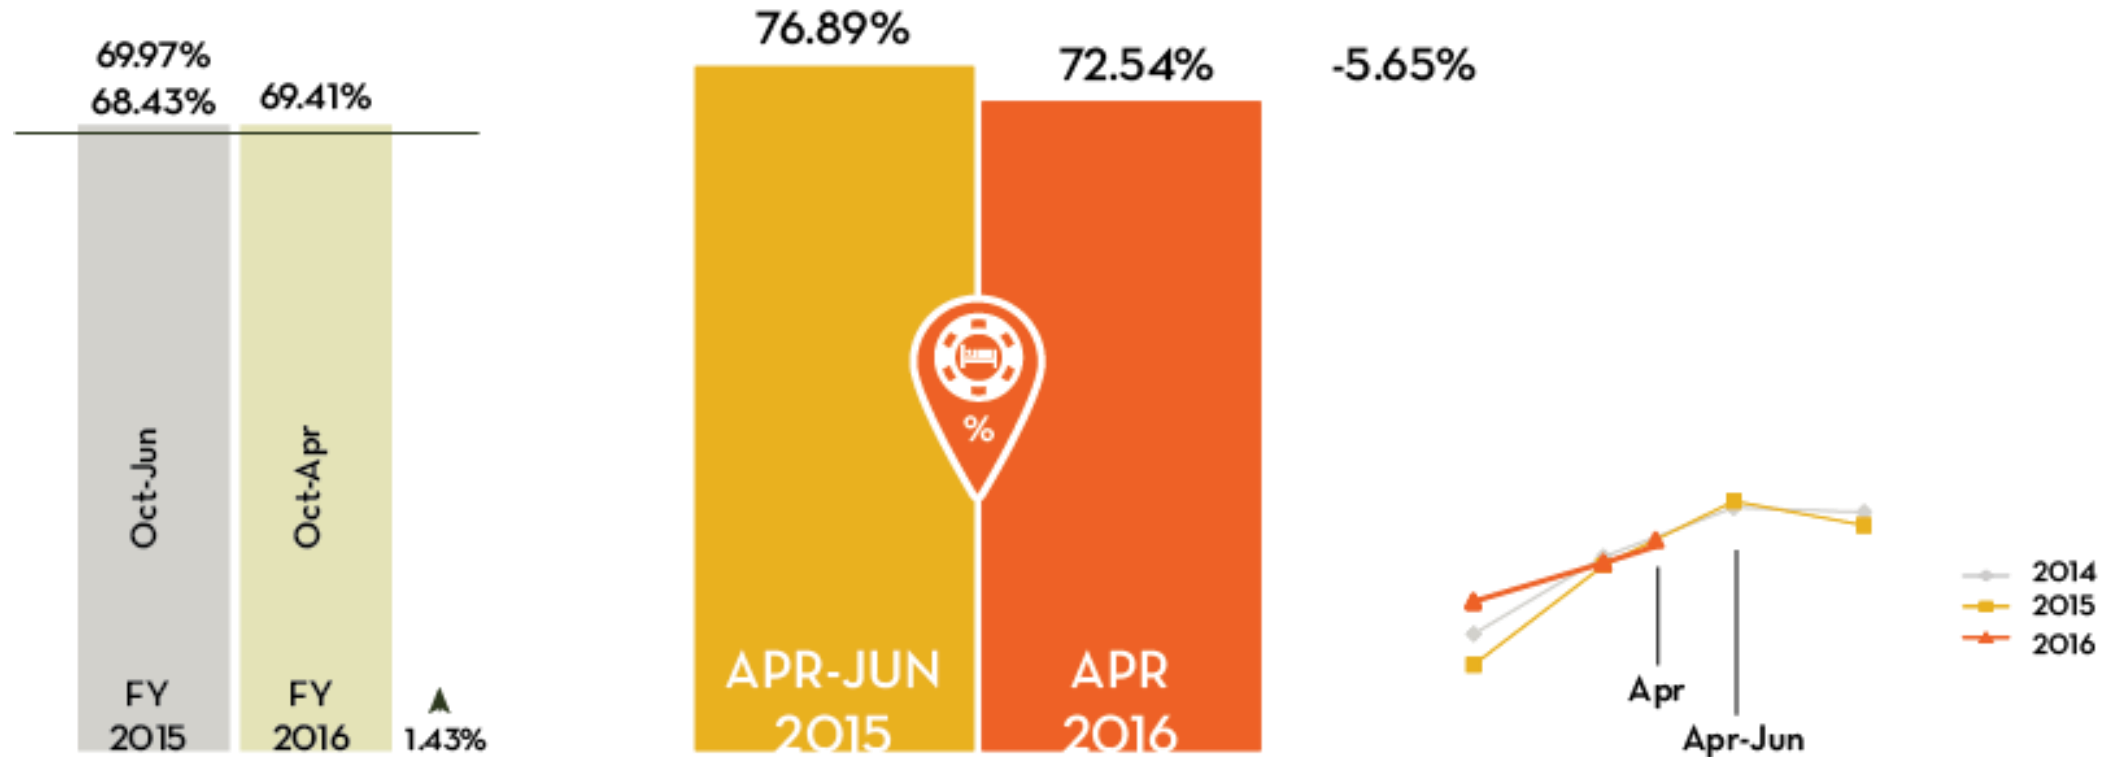

Visit Mississippi Gulf Coast

KEY PERFORMANCE INDICATORS

MAY 2016

Occupancy Tax Receipts

Occupancy Rate Non-Casino

Occupancy Rate Casino

Occupancy Rate

All

Average Daily Rate Non-Casino

Average Daily Rate Casino

Average Daily Rate

All

Gulfport-Biloxi International Airport

Enplanements — Deplanements

Convention Center Revenue

Definite Bookings