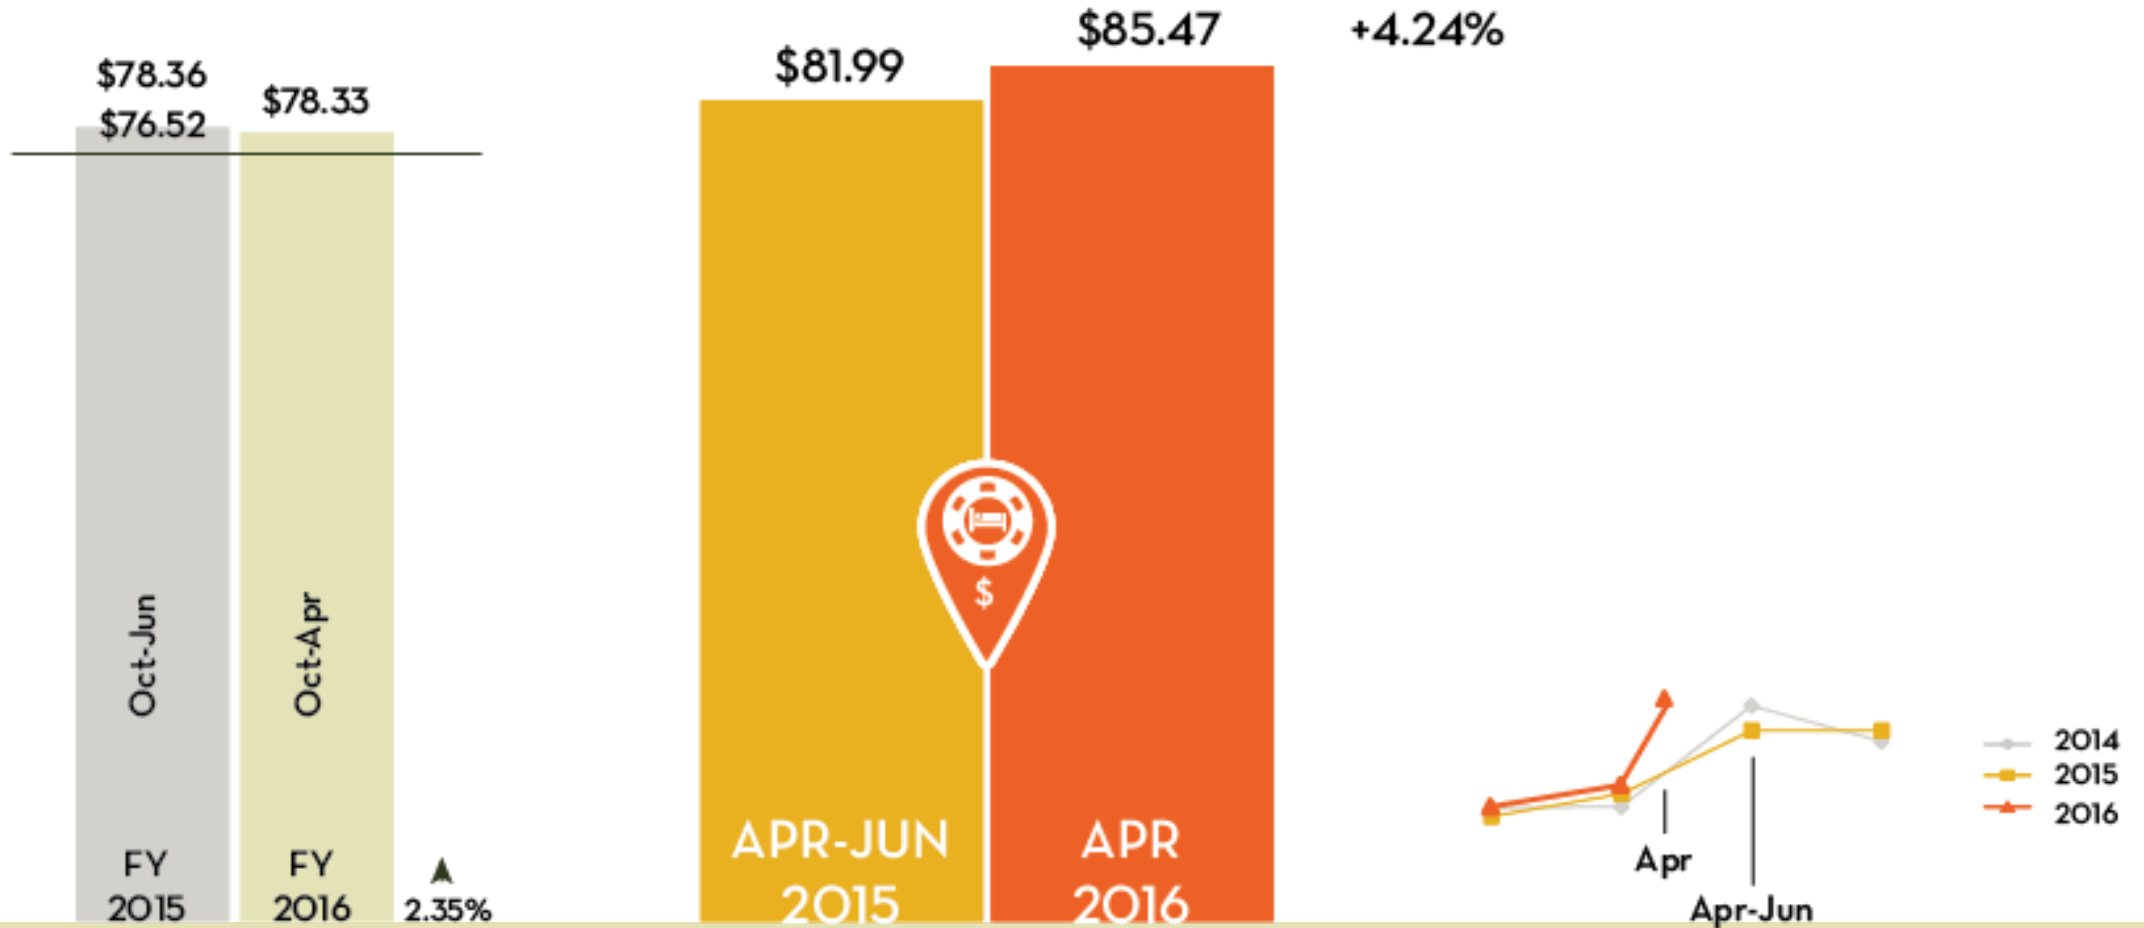

Average Daily Rate Non-Casino

Average Daily Rate Casino

Average Daily Rate

All

Gulfport-Biloxi International Airport

Enplanements — Deplanements

Convention Center Revenue

Definite Bookings