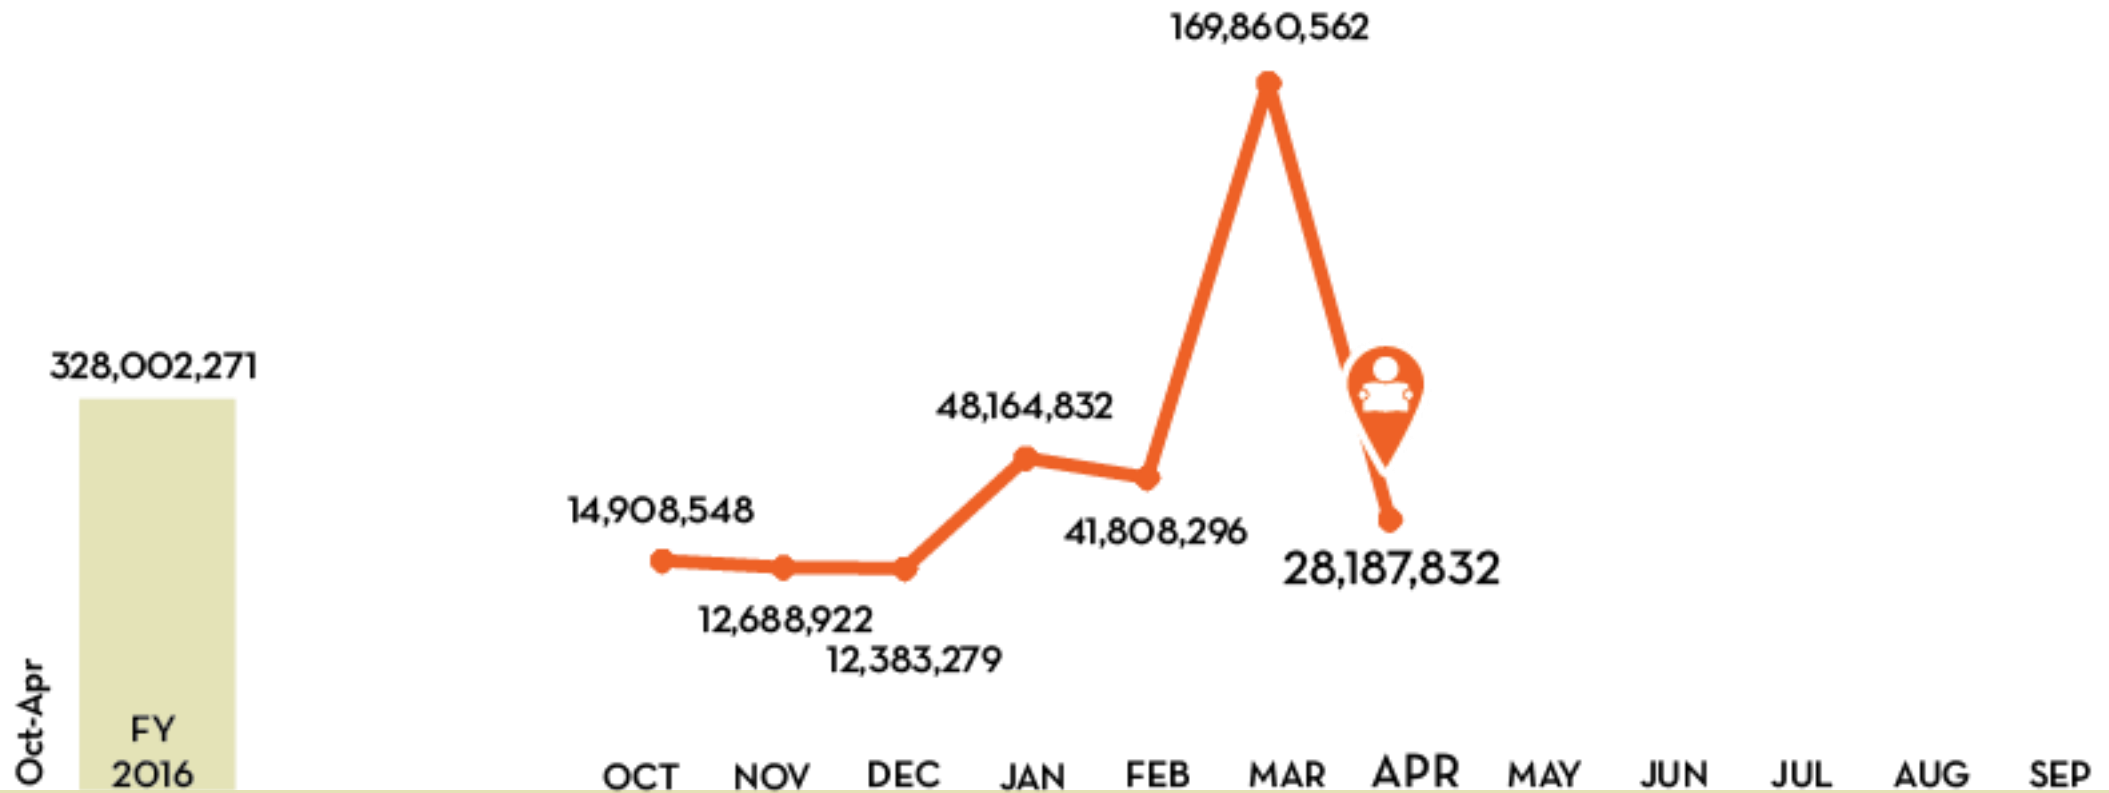

Room Nights/(Groups)

Leads Issued & Potential Room Nights

Gaming Revenue

Google Analytics - Unique Visits

Media Value

Impressions

Number of Articles

Social Media Metrics