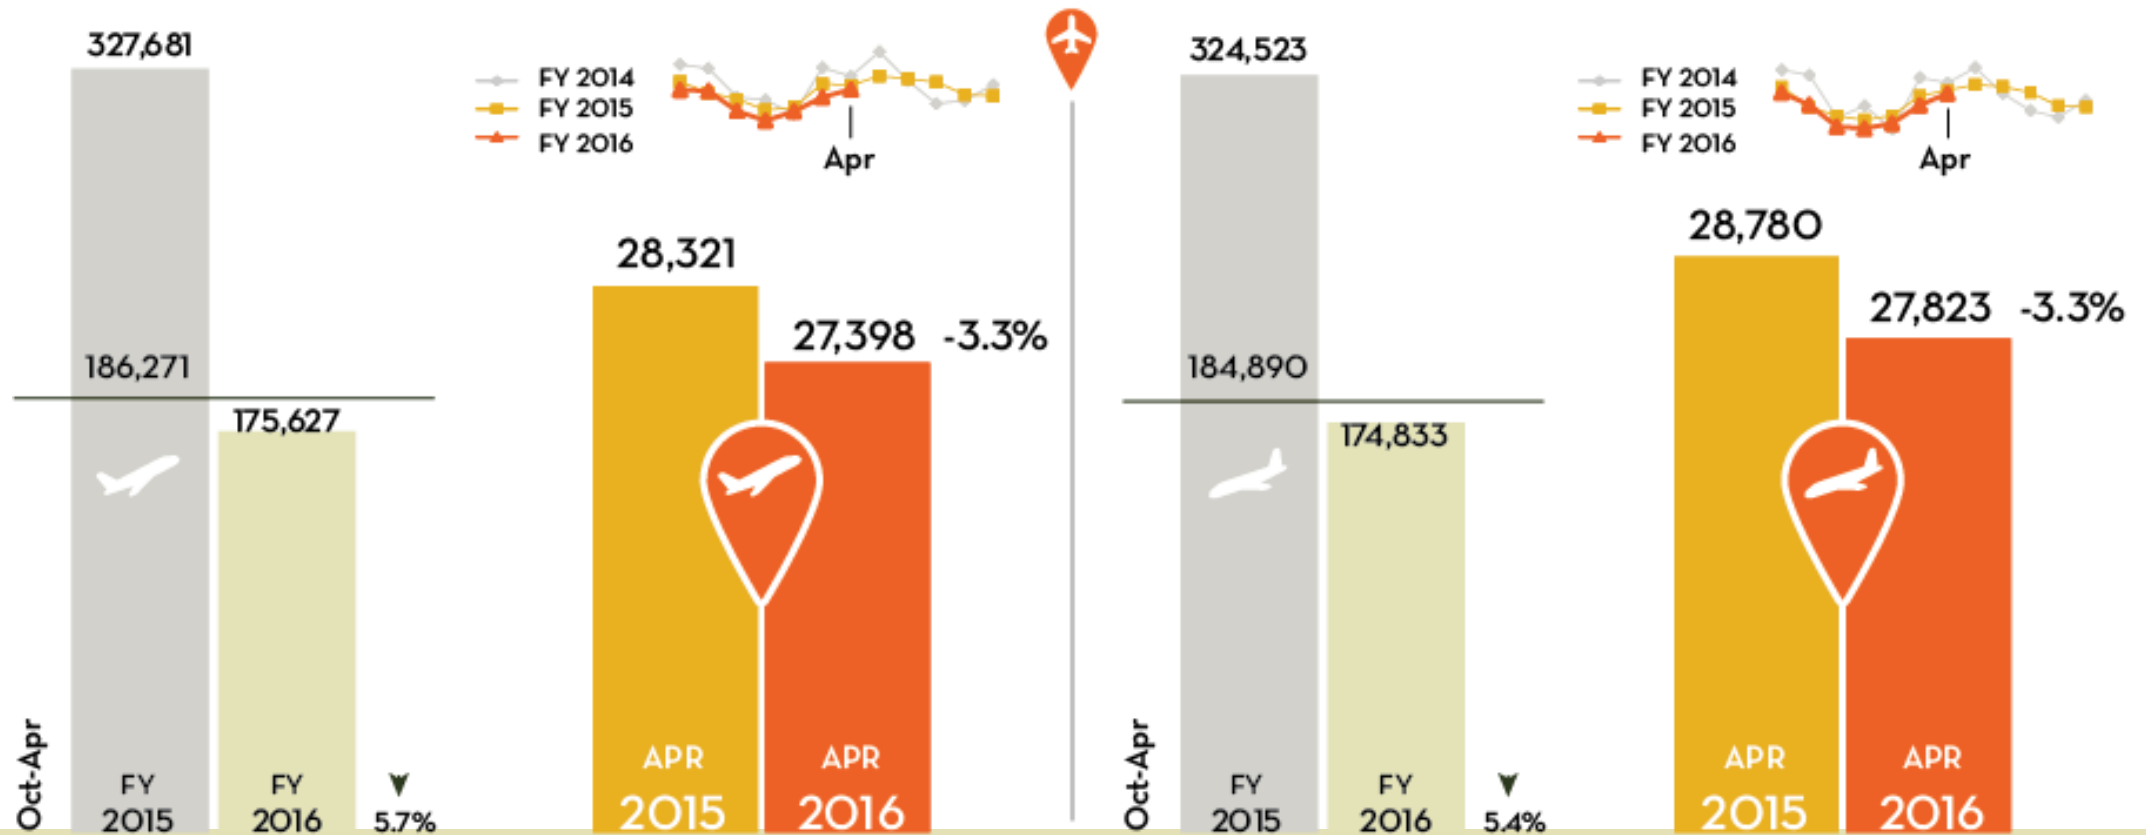

Average Daily Rate Non-Casino

Average Daily Rate Casino

Average Daily Rate

All

Gulfport-Biloxi International Airport

Enplanements — Deplanements

Convention Center Revenue

Definite Bookings

Room Nights/(Groups)

Leads Issued & Potential Room Nights

Gaming Revenue

Google Analytics - Unique Visits

Media Value

Impressions

Number of Articles

Social Media Metrics