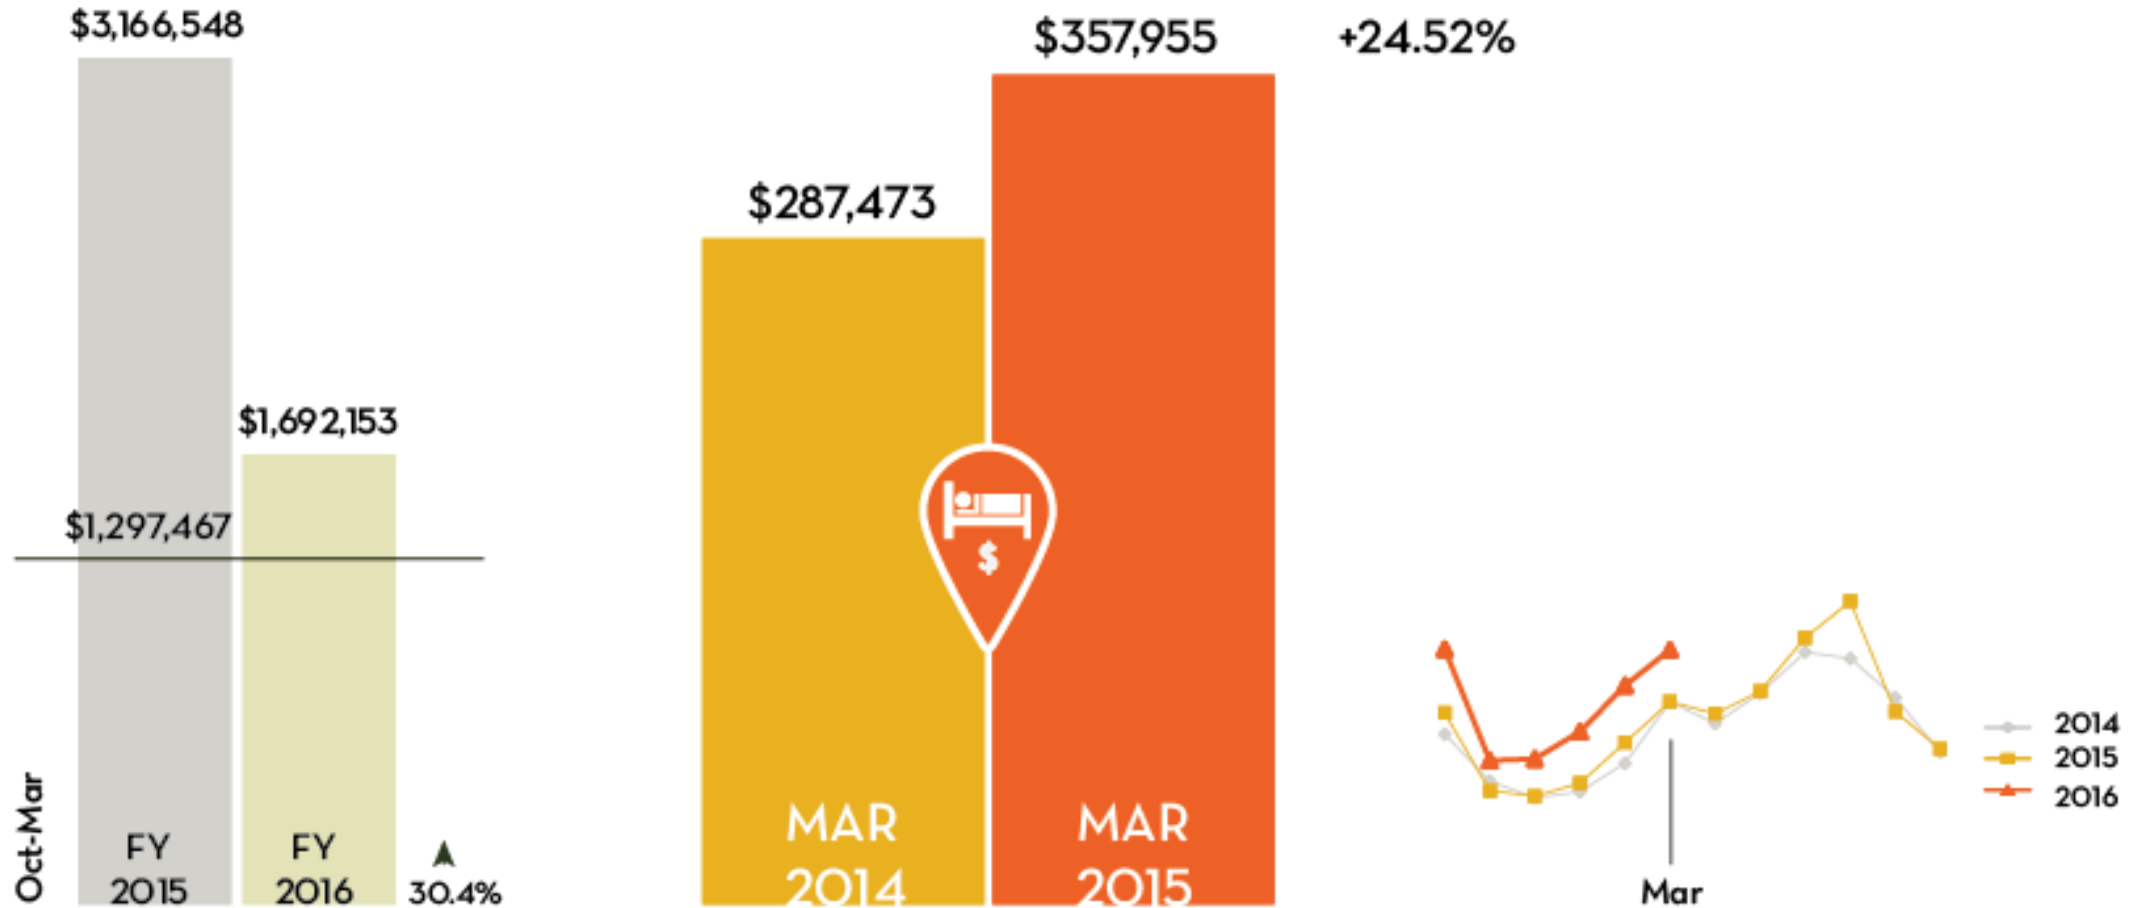

Visit Mississippi Gulf Coast

KEY PERFORMANCE INDICATORS

MAY 2016

Occupancy Tax Receipts

Occupancy Rate Non-Casino

Occupancy Rate Casino

Occupancy Rate

All

Average Daily Rate Non-Casino

Average Daily Rate Casino

Average Daily Rate

All

Gulfport-Biloxi International Airport

Enplanements — Deplanements

Convention Center Revenue

Definite Bookings