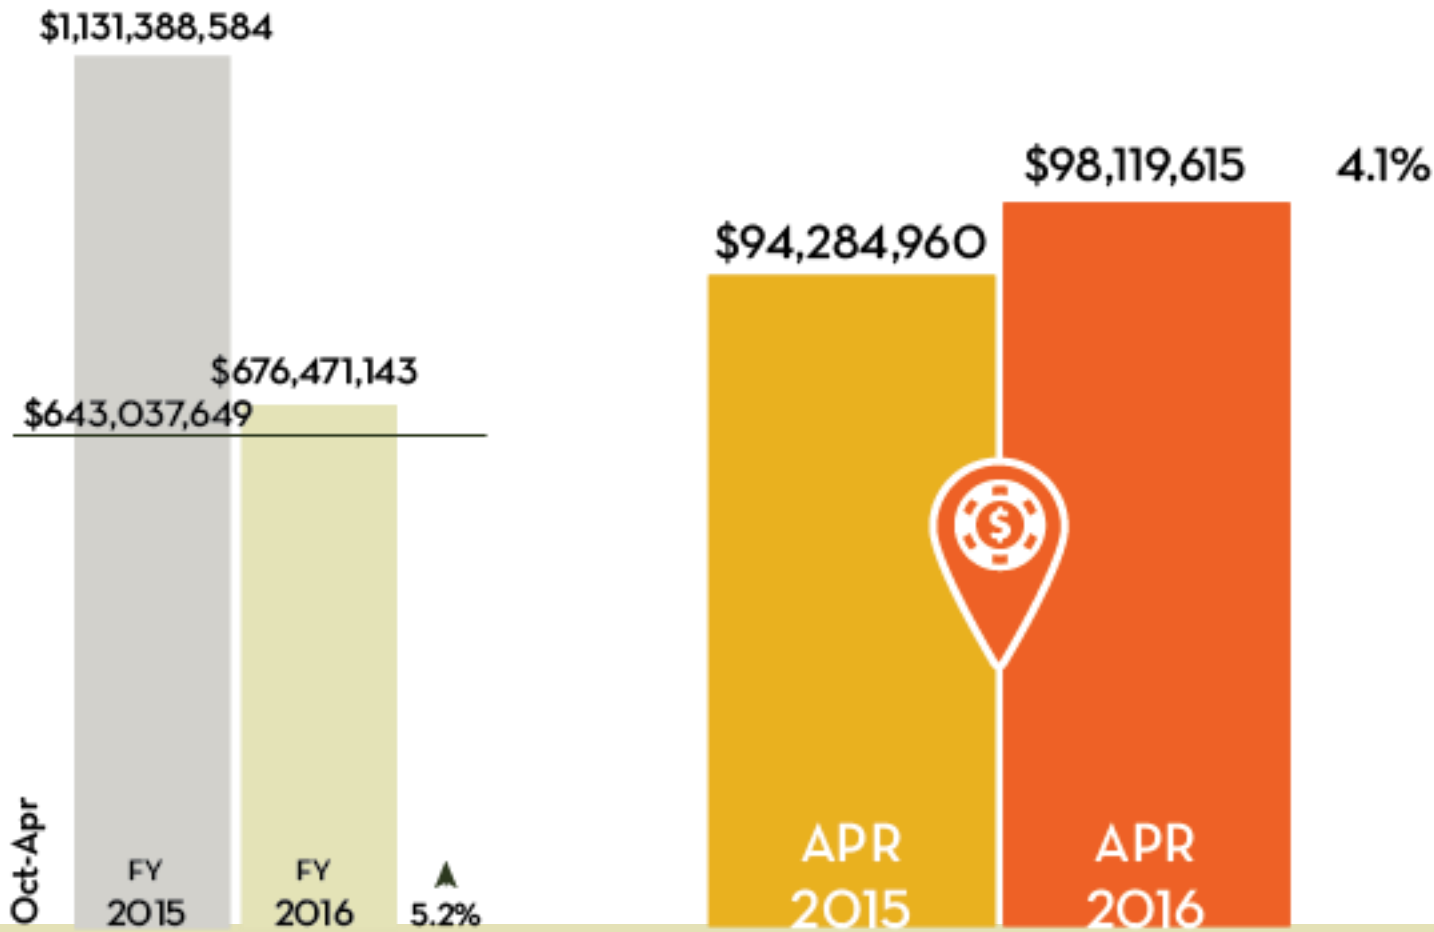

Room Nights/(Groups)

Leads Issued & Potential Room Nights

Gaming Revenue

Google Analytics - Unique Visits

Media Value

Impressions

Number of Articles

Social Media Metrics