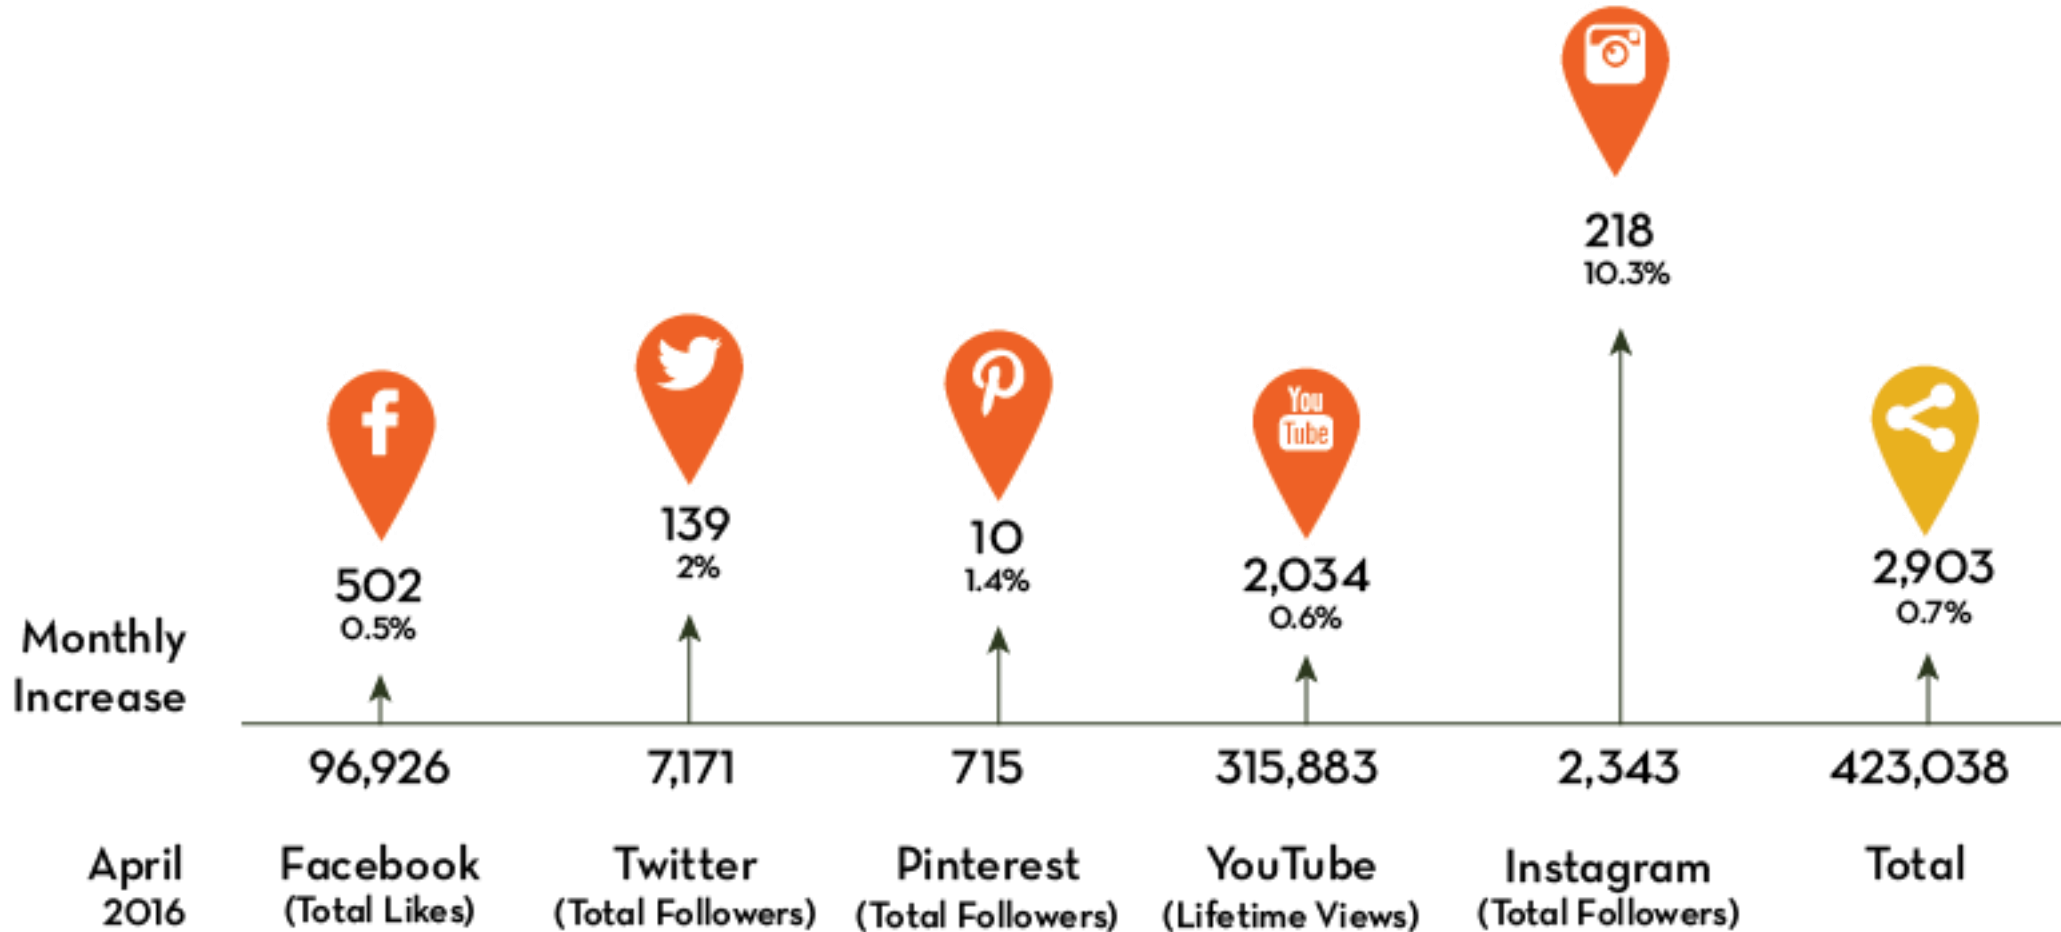

Average Daily Rate Non-Casino

Average Daily Rate Casino

Average Daily Rate

All

Gulfport-Biloxi International Airport

Enplanements — Deplanements

Convention Center Revenue

Definite Bookings

Room Nights/(Groups)

Leads Issued & Potential Room Nights

Gaming Revenue

Google Analytics - Unique Visits

Media Value

Impressions

Number of Articles

Social Media Metrics