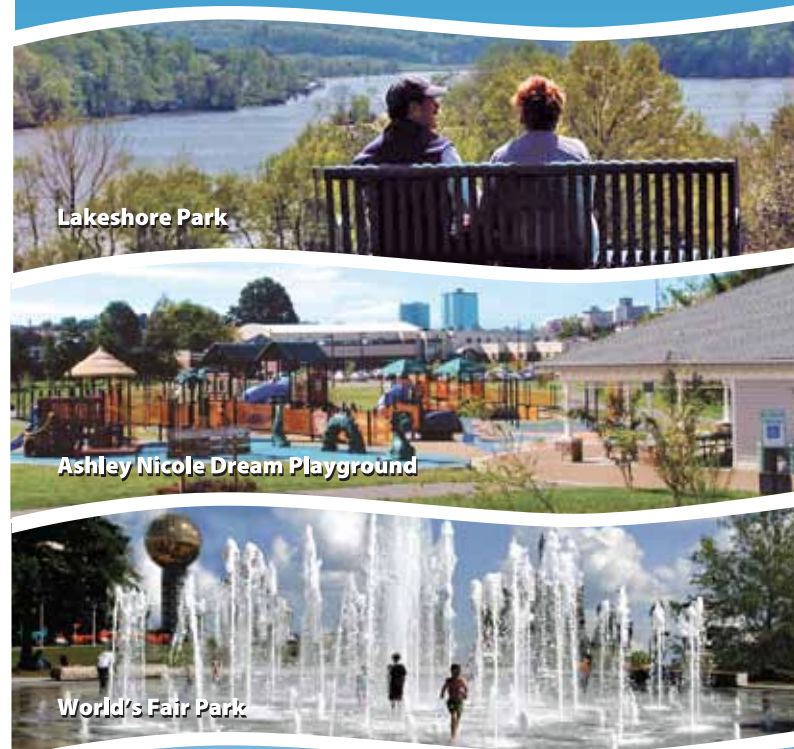

Includes COUNTY PARKS

Parks Map

CITY OF KNOXVILLE
BILL HASLAM, MAYOR
Parks & Recreation