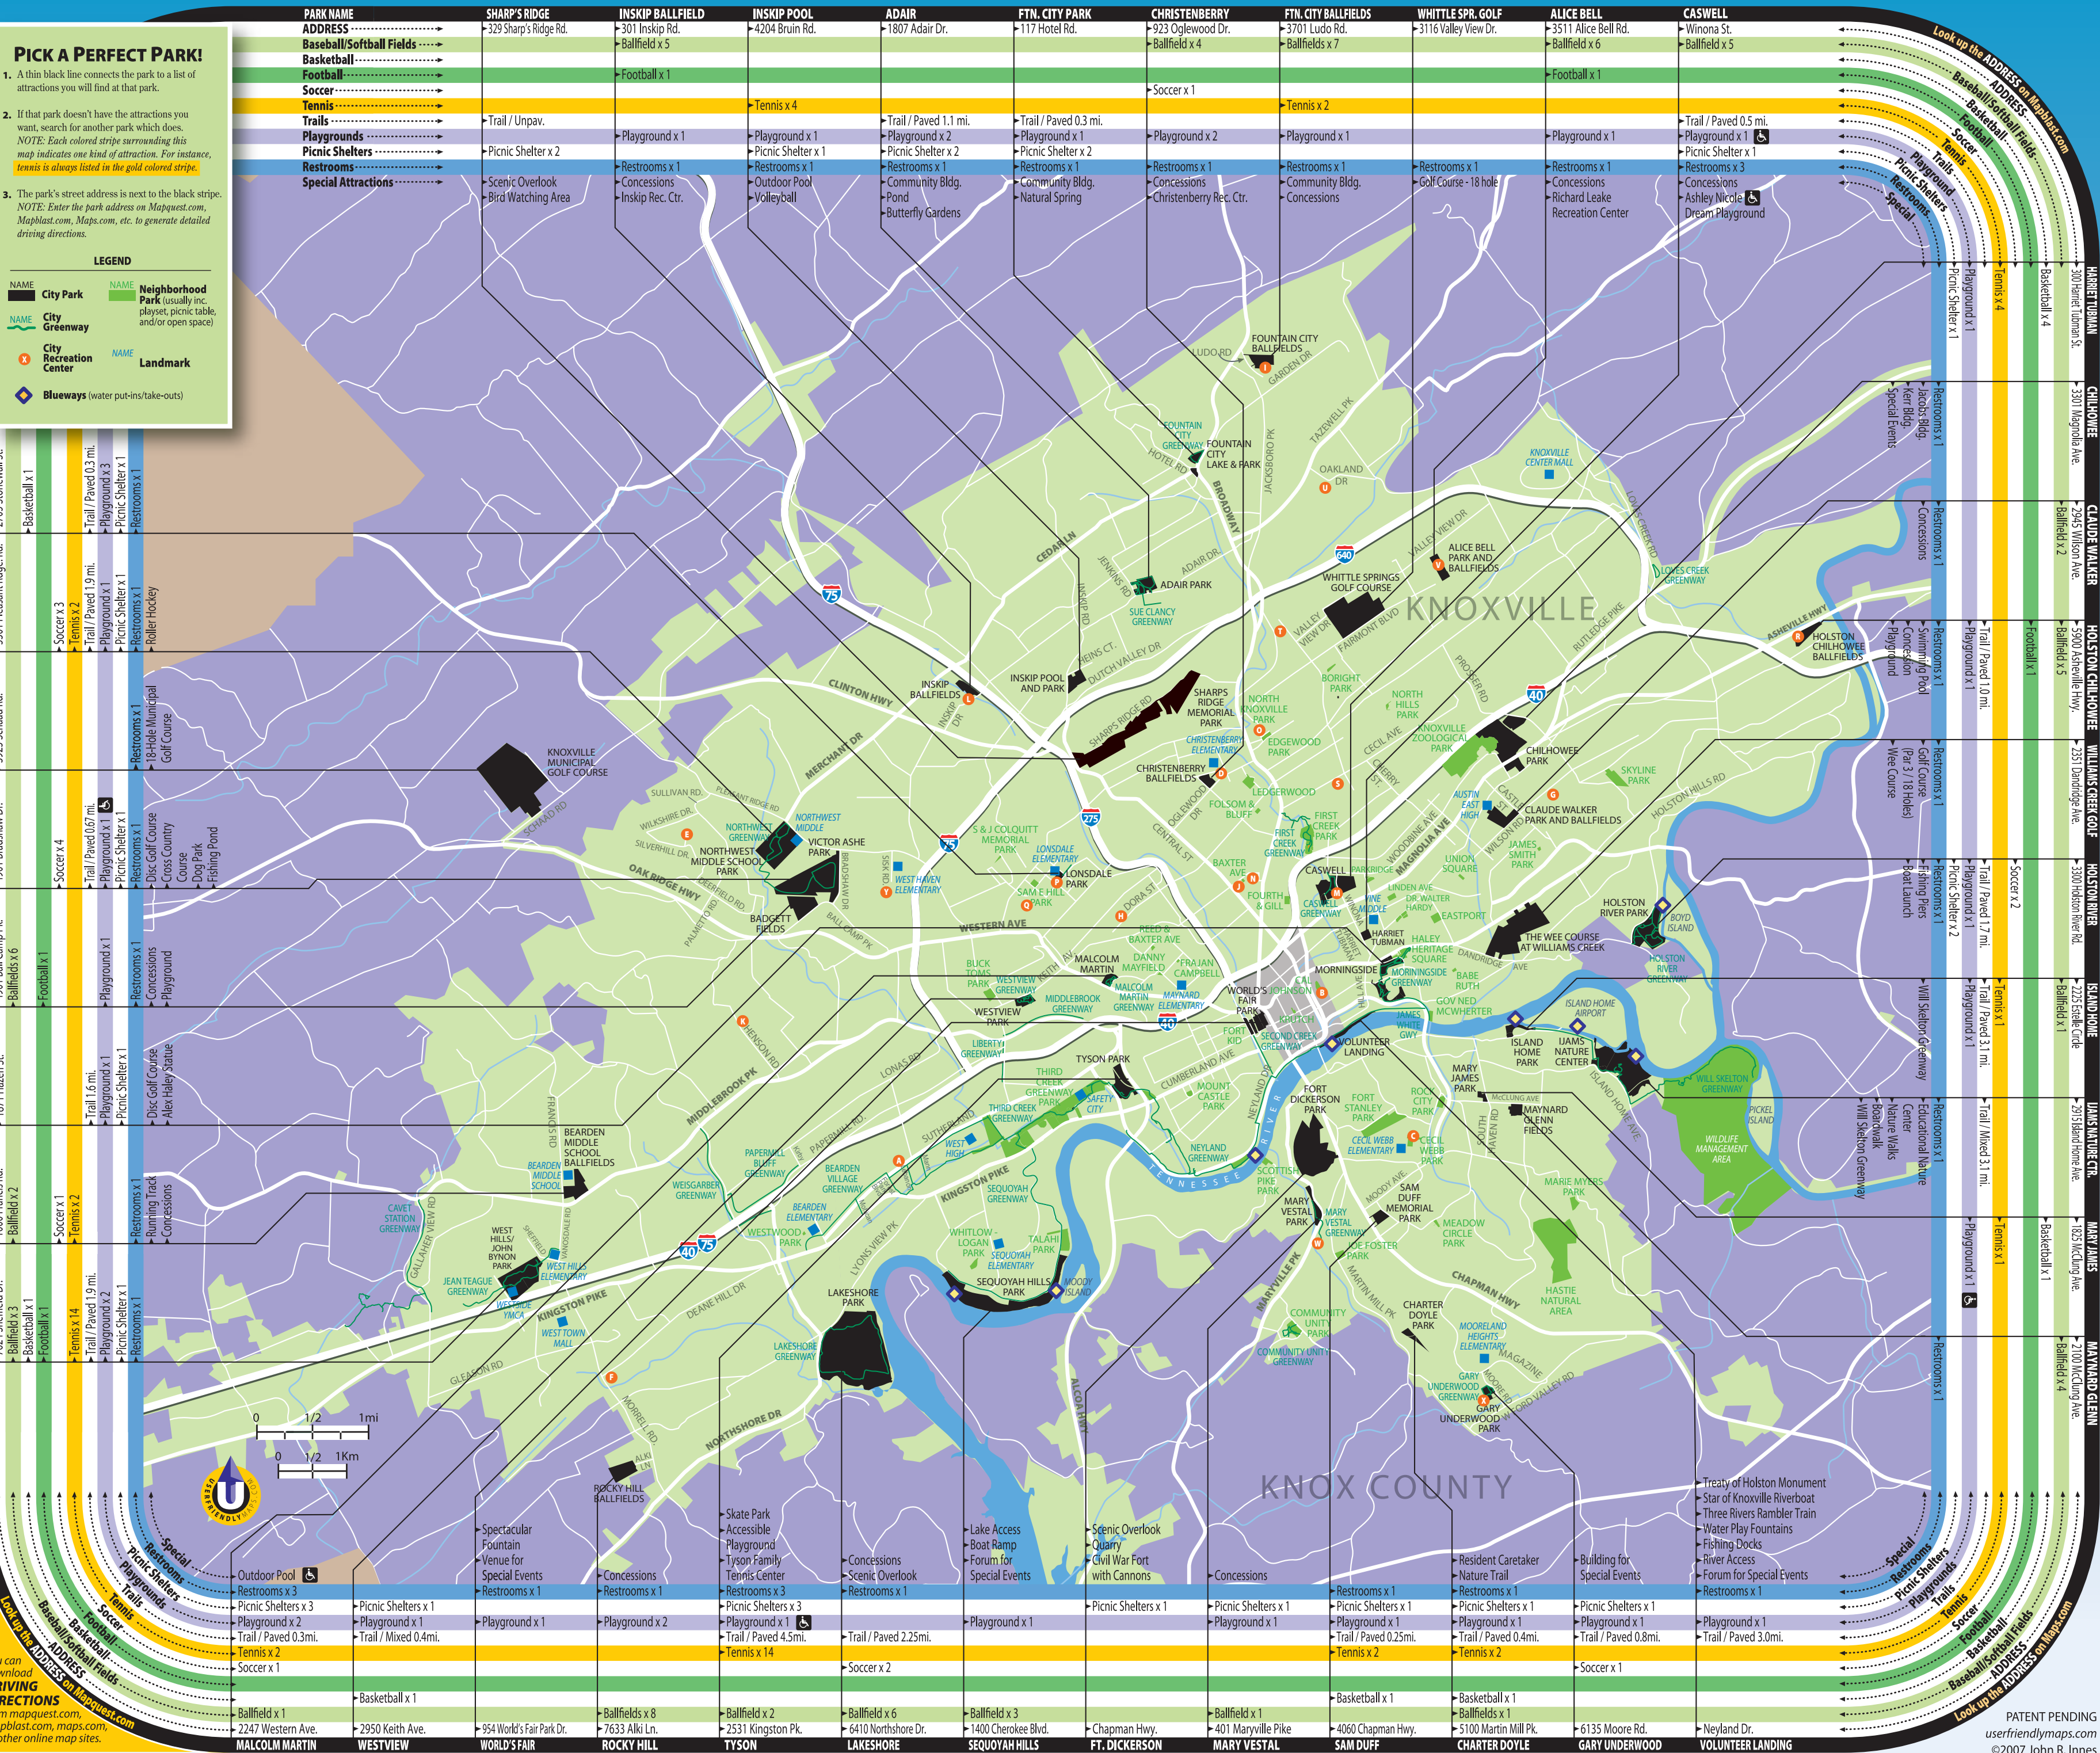

LEGEND

- **City Park** (Black outline)
- **Neighborhood Park** (Green outline)
- **City Greenway** (Blue line)
- **City Recreation Center** (Red 'X')
- **Landmark** (Blue diamond)
- **Blueways** (Water put-ins/take-outs)