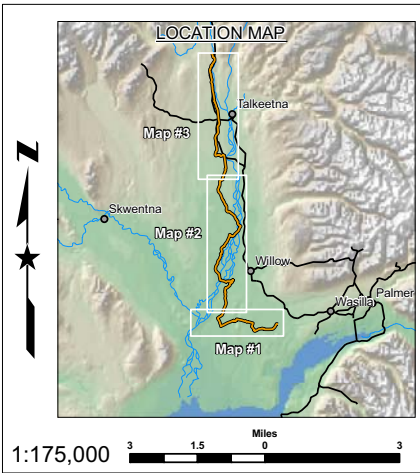

Alaska State Parks SnowTRAC Grooming Pool Susitna Valley Winter Trail Location Map

DISCLAIMER:

This map is of the "Susitna Valley Winter Trail Location Map". Trail locations were derived from a variety of sources including (a) maps provided by grooming pool grantees, (b) GPS tracs provided by grooming pool grantees, and (c) easement locations provided by DNR.

The State of Alaska makes no expressed or implied warranties (including warranties of merchantability and fitness) with respect to the character, function, or capabilities of this product or its appropriateness for any user's purposes. In no event will the State of Alaska be liable for any incidental, indirect, special, consequential or other damages suffered by the user or any other person or entity whether from use of the product, any failure thereof or otherwise, and in no event will the State of Alaska's liability to you or anyone else exceed the fee paid for the product.