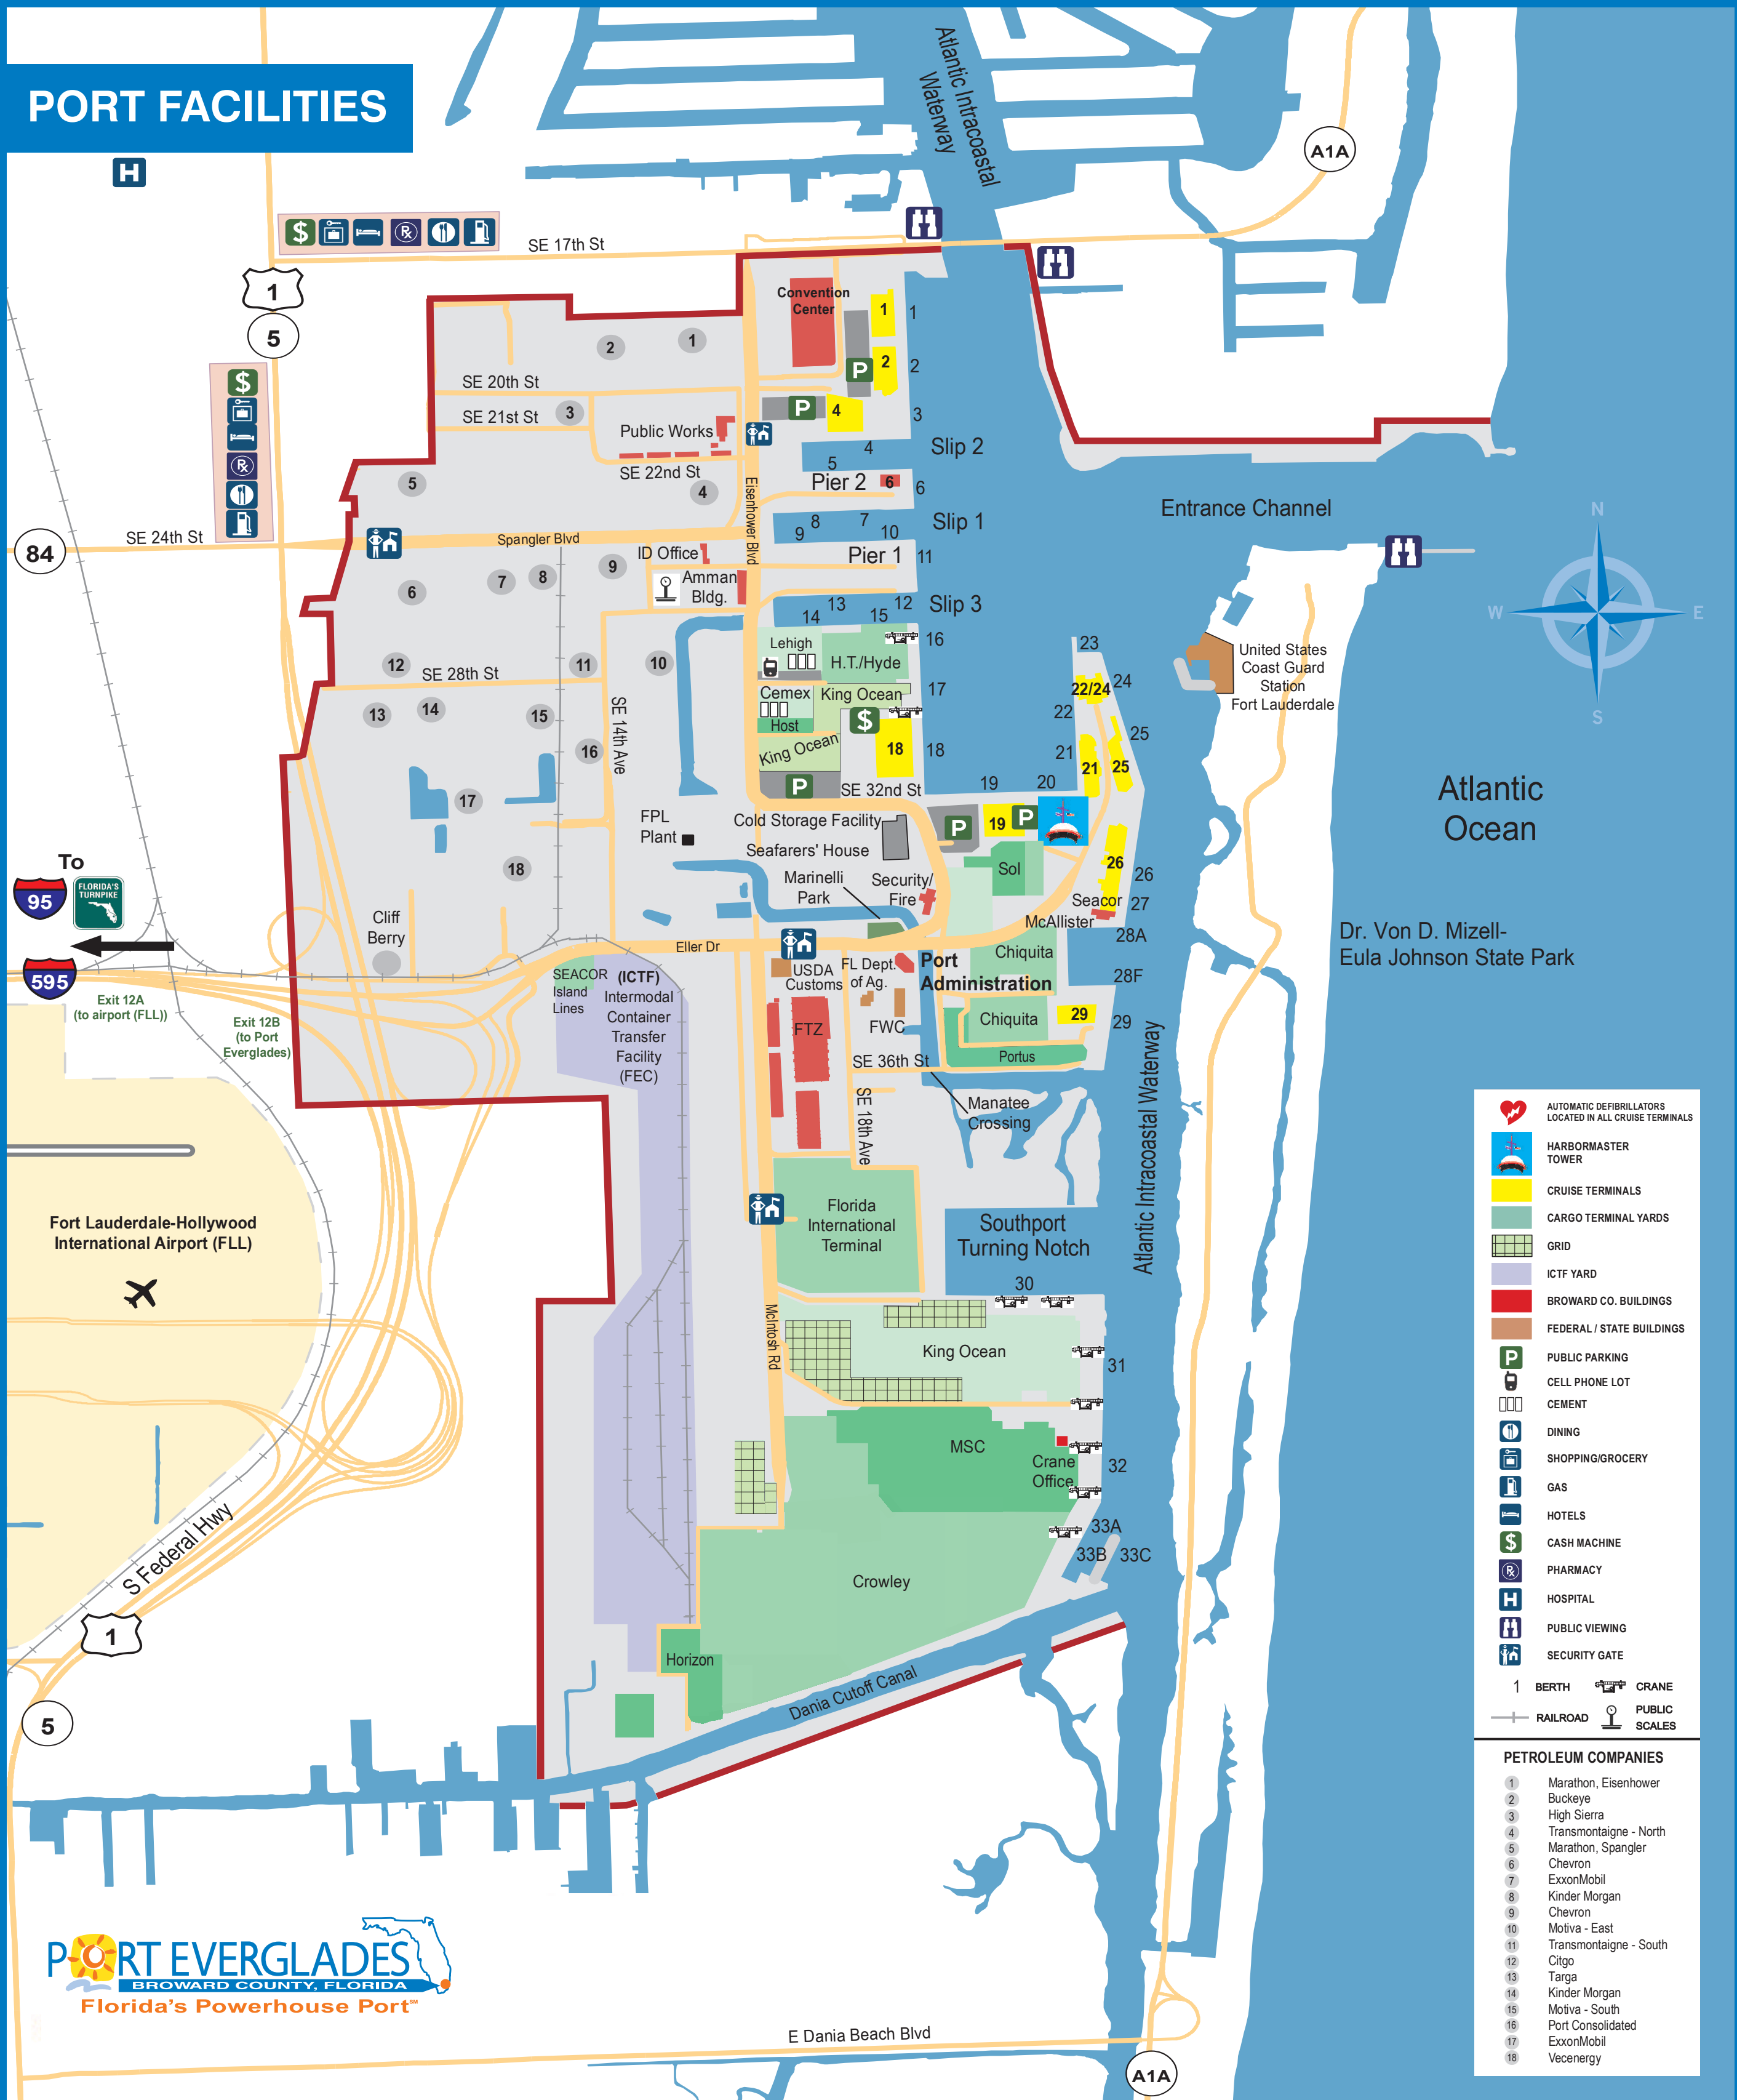

PORT FACILITIES

- AUTOMATIC DEFIBRILLATORS LOCATED IN ALL CRUISE TERMINALS
 - HARBORMASTER TOWER
 - CRUISE TERMINALS
 - CARGO TERMINAL YARDS
 - GRID
 - ICTF YARD
 - BROWARD CO. BUILDINGS
 - FEDERAL / STATE BUILDINGS
 - PUBLIC PARKING
 - CELL PHONE LOT
 - CEMENT
 - DINING
 - SHOPPING/GROCERY
 - GAS
 - HOTELS
 - CASH MACHINE
 - PHARMACY
 - HOSPITAL
 - PUBLIC VIEWING
 - SECURITY GATE
 - 1 BERTH
 - CRANE
 - RAILROAD
 - PUBLIC SCALES
- PETROLEUM COMPANIES**
- 1 Marathon, Eisenhower
 - 2 Buckeye
 - 3 High Sierra
 - 4 Transmontaigne - North
 - 5 Marathon, Spangler
 - 6 Chevron
 - 7 ExxonMobil
 - 8 Kinder Morgan
 - 9 Chevron
 - 10 Motiva - East
 - 11 Transmontaigne - South
 - 12 Citgo
 - 13 Targa
 - 14 Kinder Morgan
 - 15 Motiva - South
 - 16 Port Consolidated
 - 17 ExxonMobil
 - 18 Vecenergy