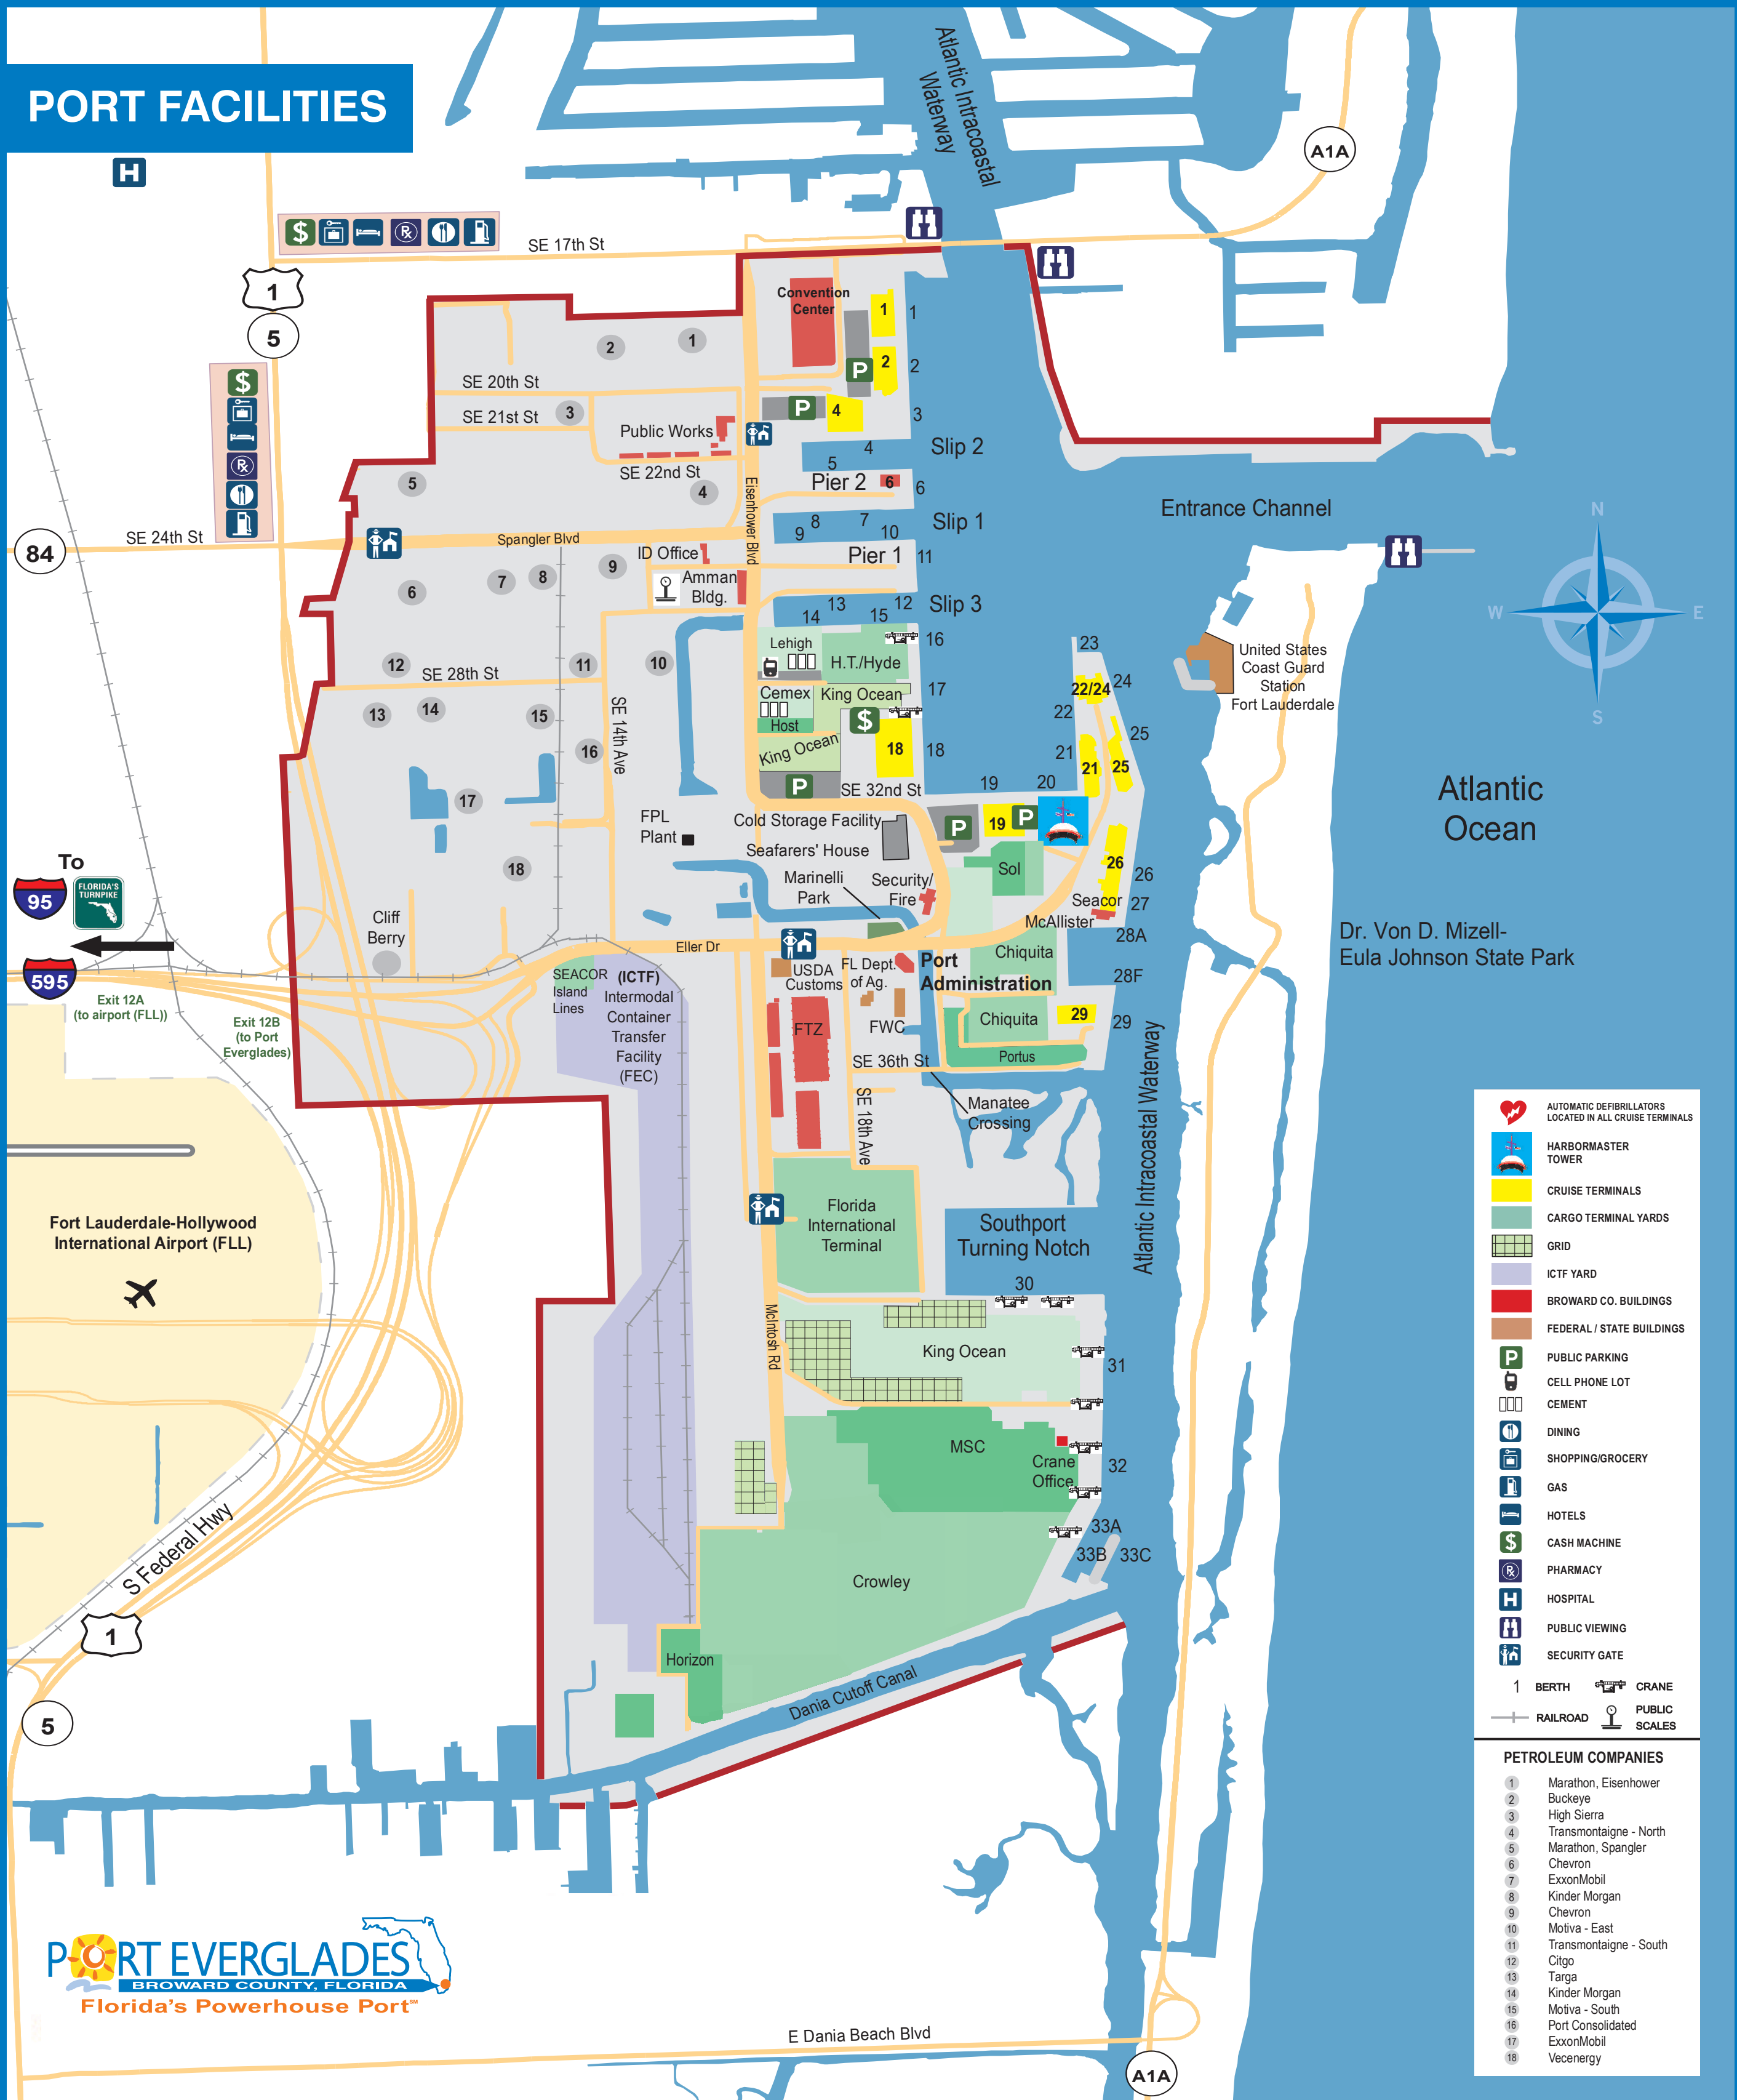

PORT FACILITIES

- AUTOMATIC DEFIBRILLATORS LOCATED IN ALL CRUISE TERMINALS
- HARBORMASTER TOWER
- CRUISE TERMINALS
- CARGO TERMINAL YARDS
- GRID
- ICTF YARD
- BROWARD CO. BUILDINGS
- FEDERAL / STATE BUILDINGS
- PUBLIC PARKING
- CELL PHONE LOT
- CEMENT
- DINING
- SHOPPING/GROCERY
- GAS
- HOTELS
- CASH MACHINE
- PHARMACY
- HOSPITAL
- PUBLIC VIEWING
- SECURITY GATE
- 1 BERTH
- CRANE
- RAILROAD
- PUBLIC SCALES

- PETROLEUM COMPANIES**
- 1 Marathon, Eisenhower
 - 2 Buckeye
 - 3 High Sierra
 - 4 Transmontaigne - North
 - 5 Marathon, Spangler
 - 6 Chevron
 - 7 ExxonMobil
 - 8 Kinder Morgan
 - 9 Chevron
 - 10 Motiva - East
 - 11 Transmontaigne - South
 - 12 Citgo
 - 13 Targa
 - 14 Kinder Morgan
 - 15 Motiva - South
 - 16 Port Consolidated
 - 17 ExxonMobil
 - 18 Vecenergy