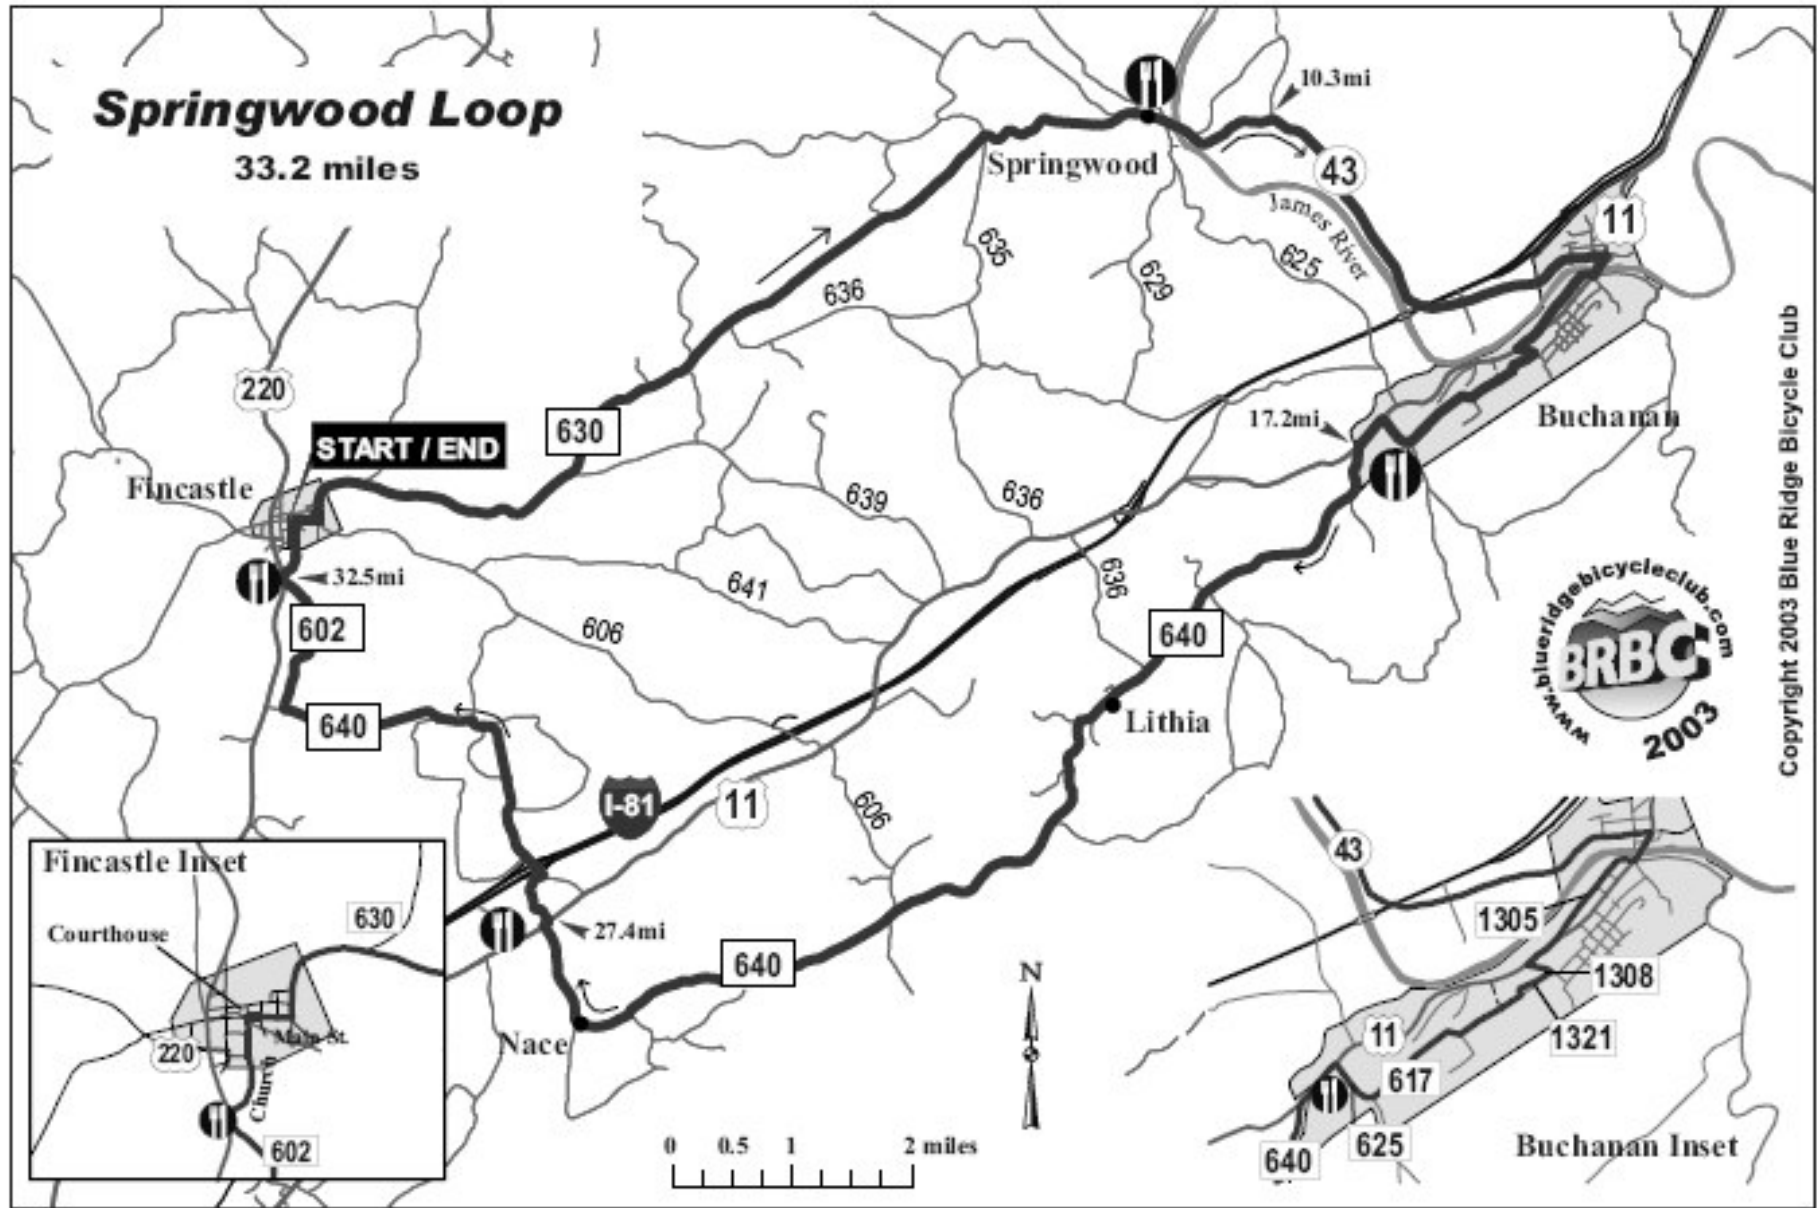

Springwood Loop

33.2 miles

Copyright 2003 Blue Ridge Bicycle Club